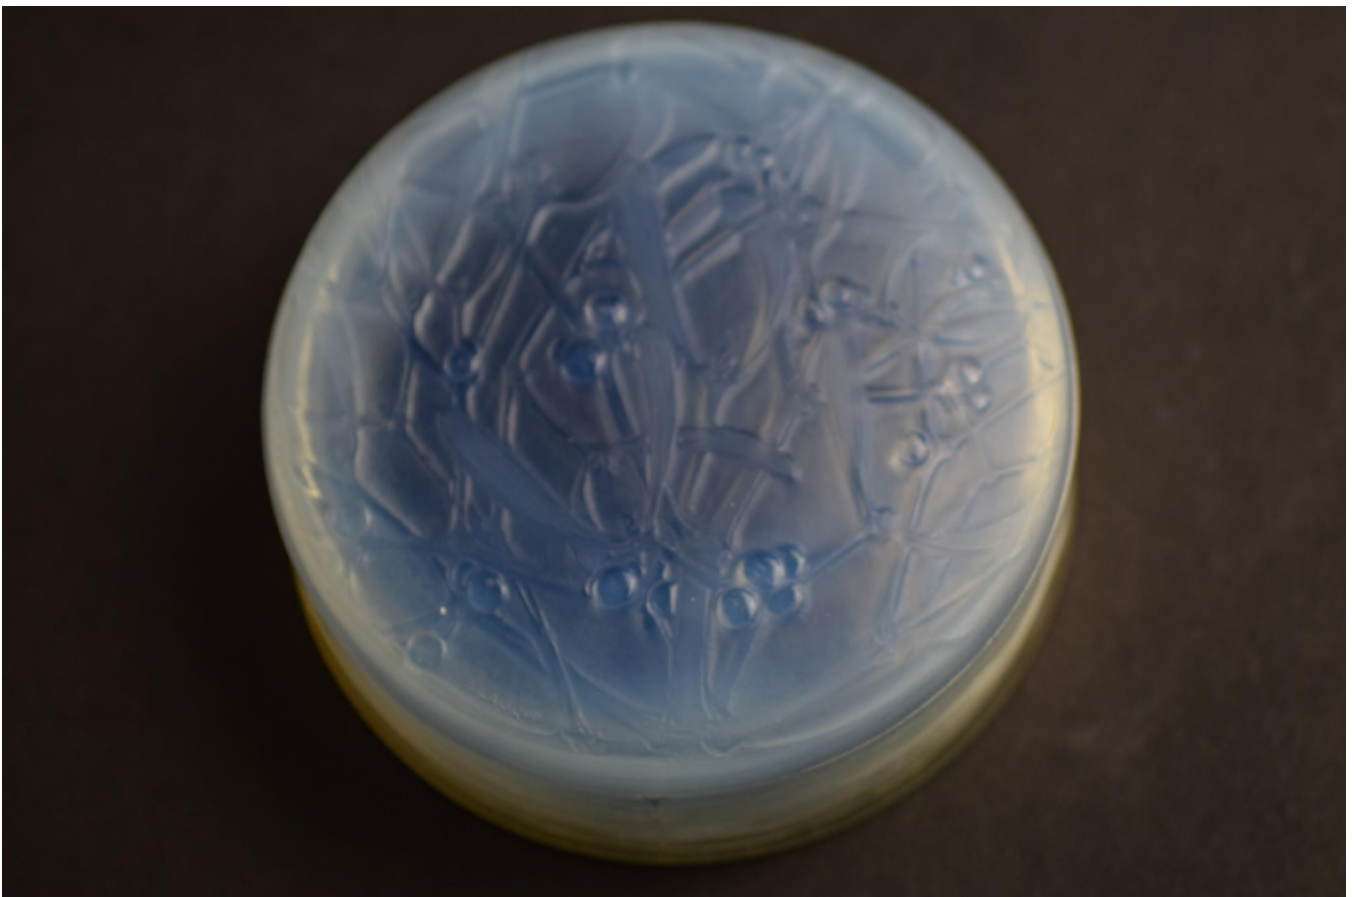

Rene Laique opalescent Gui
Rene Lalique

Sold

REF: 1138

Diameter: 10 cm (3.9")

Description

Rene Lalique opalescent Gui

Introduced in 1920

Marcilhac page ref:234

Moulded Mark R Lalique to the lid and moulded mark to the base

The condition is very good, to the inside of the lid there is small shallow popped air bubble to the surface which you can feel.

To the base there are visible mould lines. see images