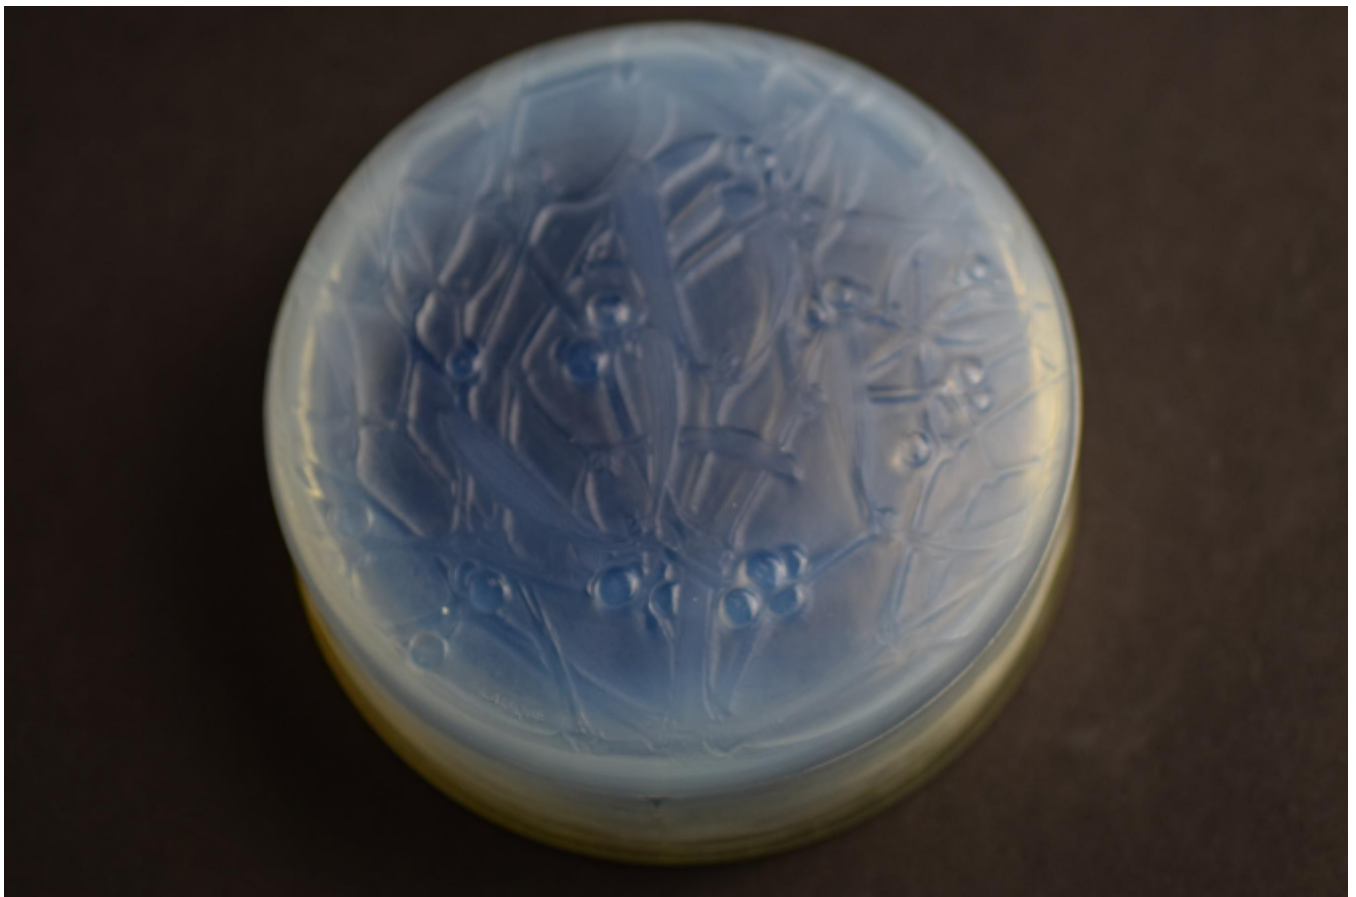

Rene Laique opalescent Gui  
Rene Lalique

Sold

REF: 1138

Diameter: 10 cm (3.9")

## Description

Rene Lalique opalescent Gui

Introduced in 1920

Marcilhac page ref:234

Moulded Mark R Lalique to the lid and moulded mark to the base

The condition is very good, to the inside of the lid there is small shallow popped air bubble to the surface which you can feel.

To the base there are visible mould lines. see images