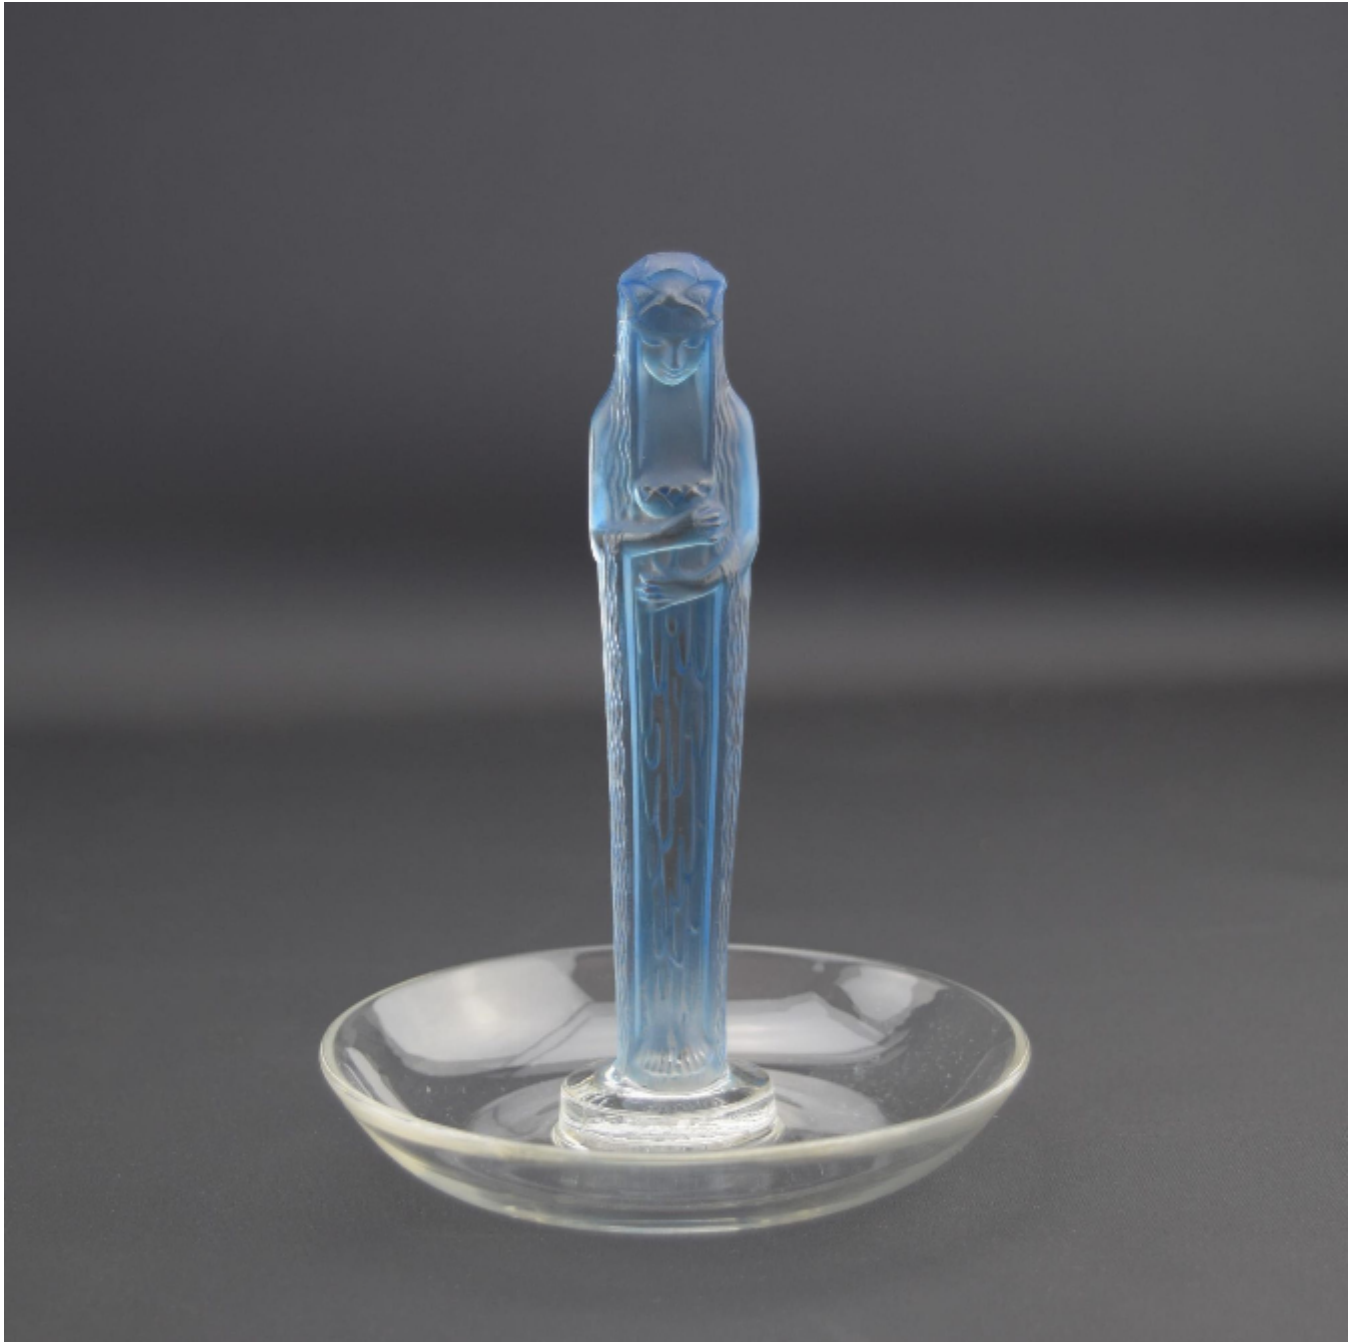

Rene Lalique source de la Fontaine ashtray  
Rene Lalique

£1,395

REF: 2930

Height: 11.5 cm (4.5")

Diameter: 8.7 cm (3.4")

## Description

Rene Lalique source de la Fontaine ashtray  
Clear and frosted glass highlighted with blue staining

Introduced in 1925  
Marcilhac page ref:272  
model # 288

Excellent original condition

Engraved R Lalique along with the model number 288