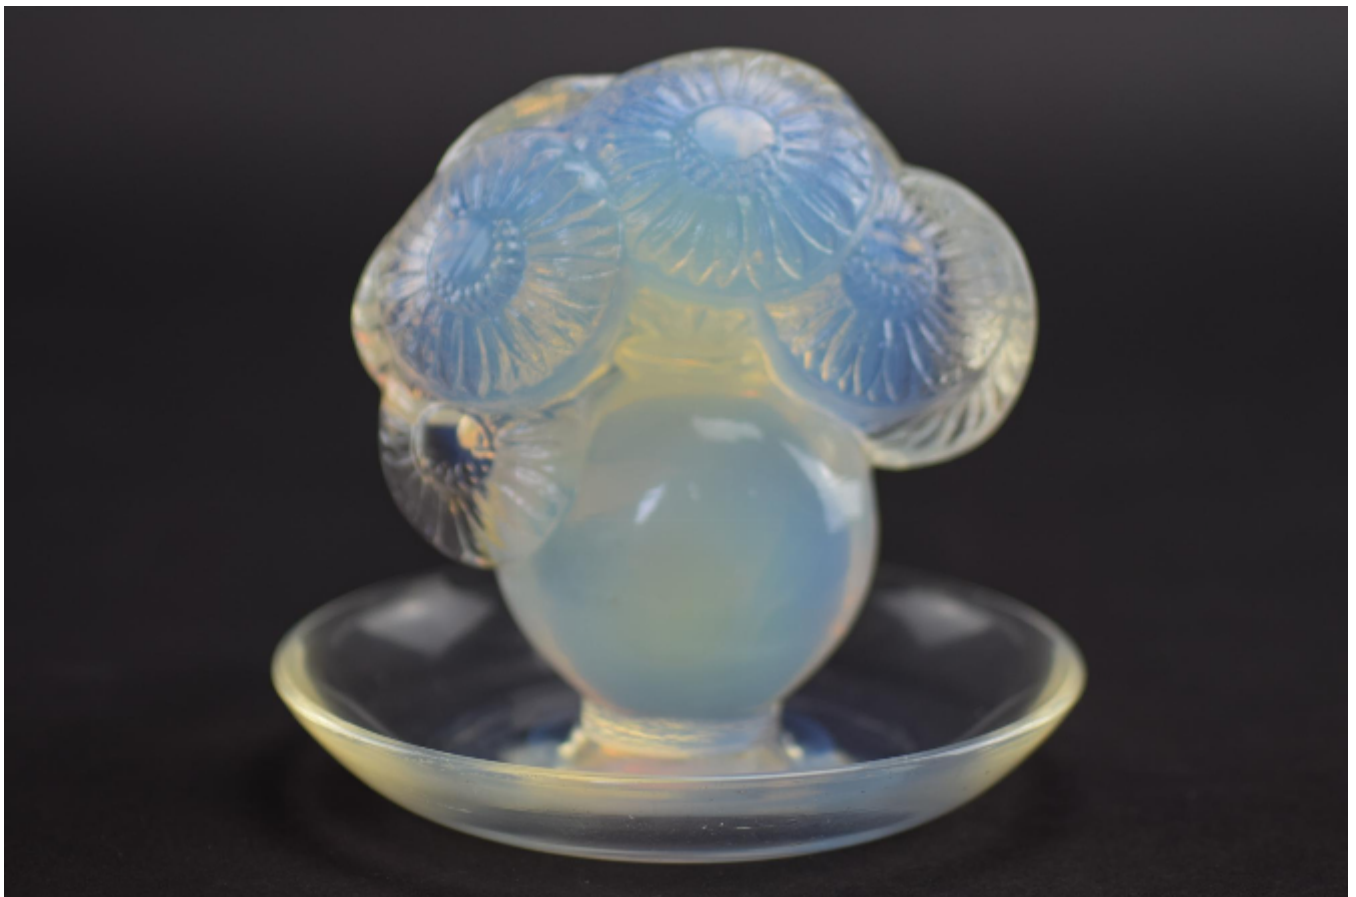

Rene Lalique Soucis opalescent ashtray
Rene Lalique

Sold

REF: 1573

Height: 8.5 cm (3.3")

Description

Rene Lalique Soucis very opalescent ashtray

Introduced in 1931

Marcilhac page ref:

Engraved R Lalique France

Fine condition with no damage or faults, a few visible scratches to the base from use