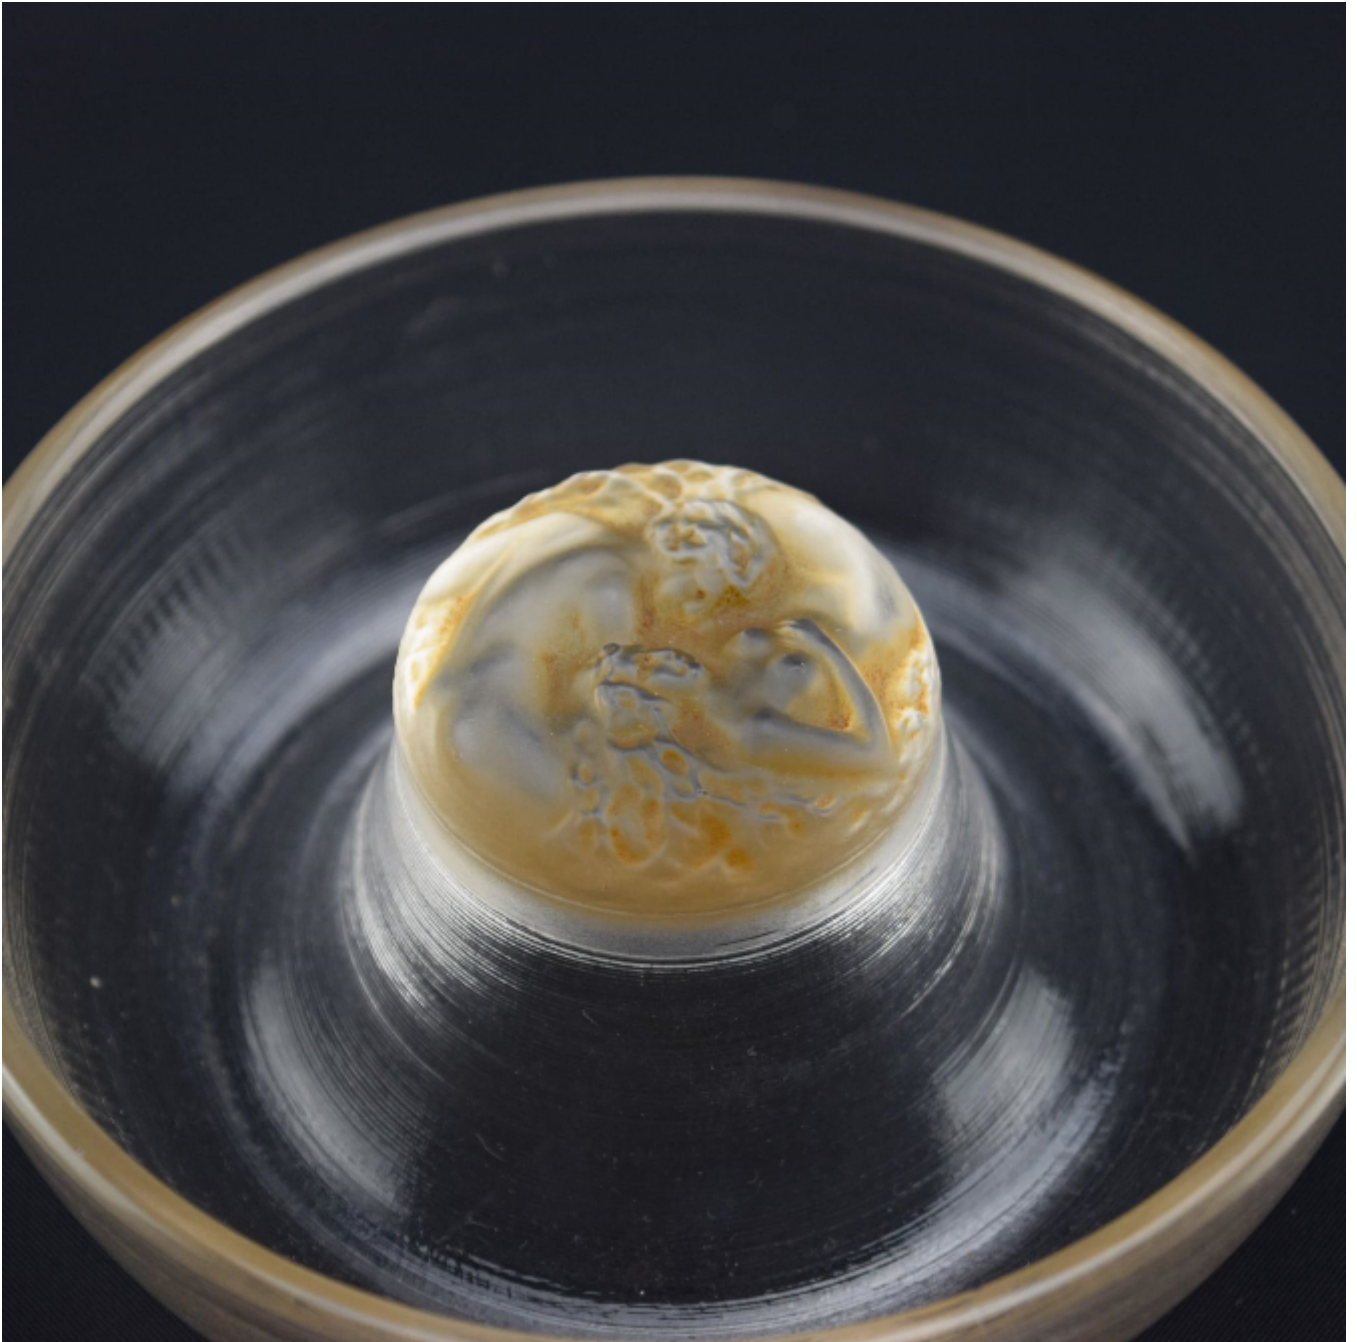

Rene Lalique Sirenes ashtray
Rene Lalique

£895

REF: 3147

Height: 4 cm (1.6")

Width: 11.5 cm (4.5")

Description

Rene Lalique Sirenes ashtray moulded with two naked figures in a spiralling vortex
Clear & frosted glass with sepia staining

Engraved Lalique to the base
The condition is very good with no damage

Marcilhac page ref 269
Model 277
introduced in 1920