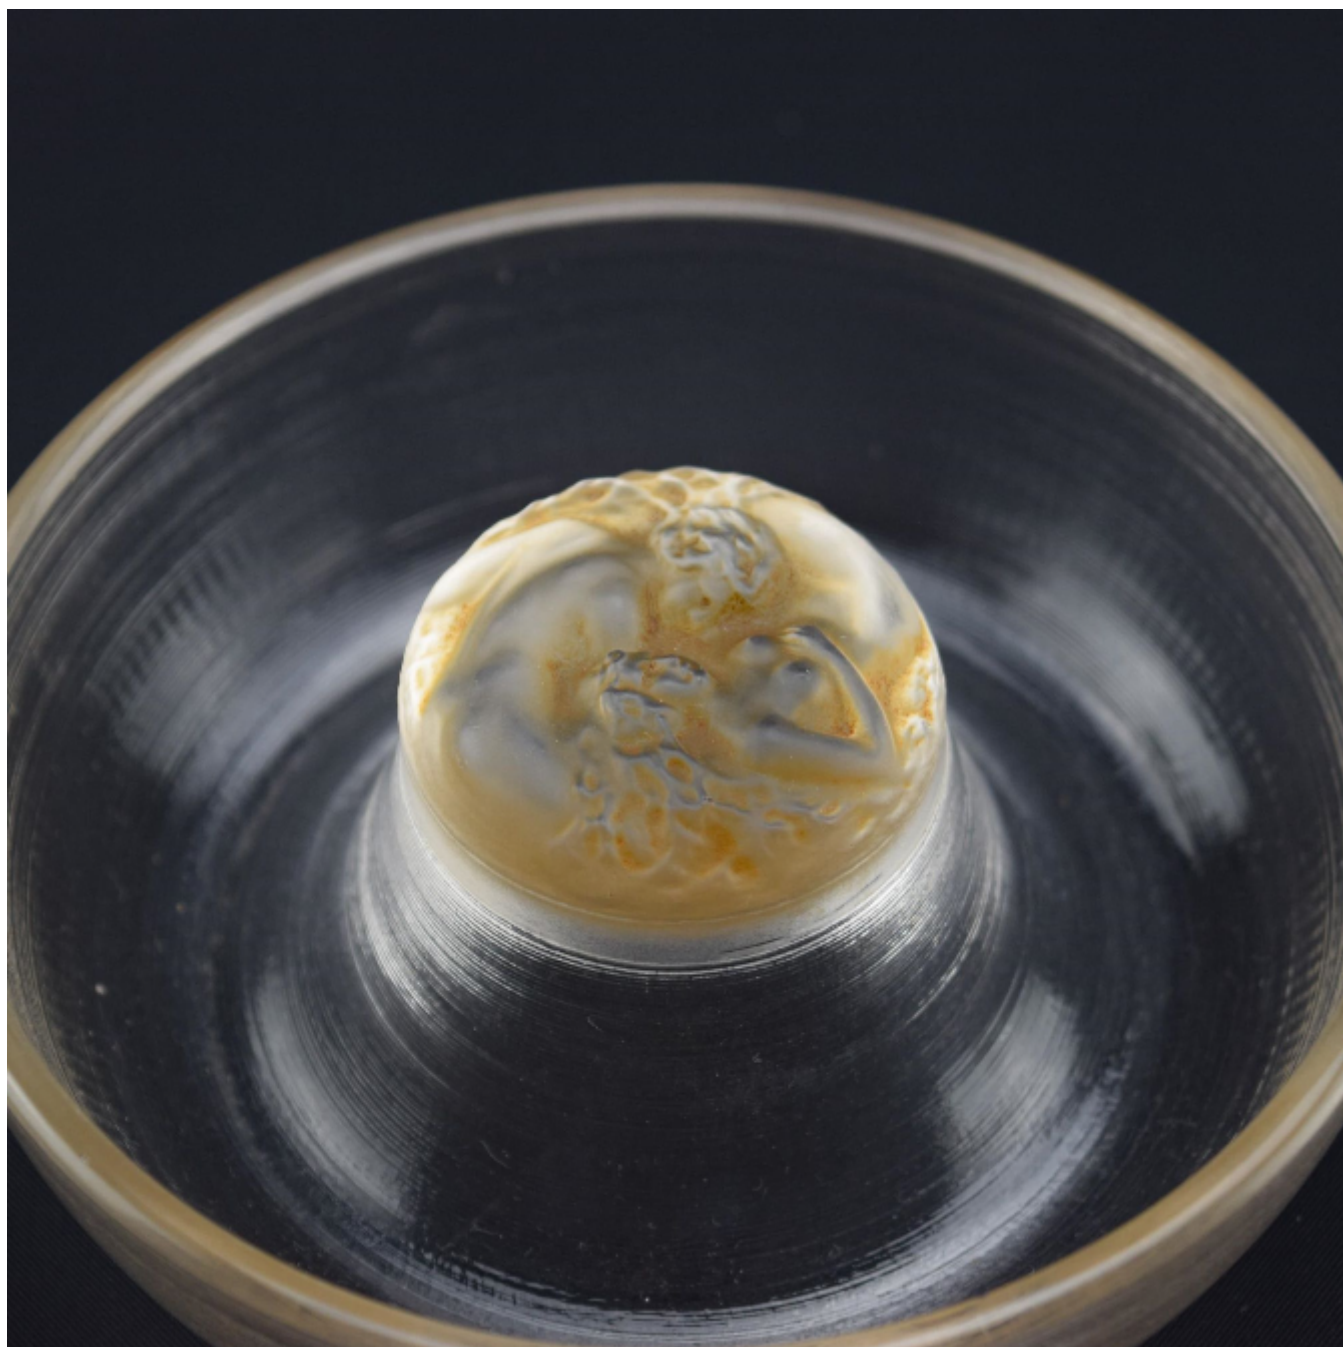

Rene Lalique Sirenes ashtray
Rene Lalique

£895

REF: 3147

Height: 4 cm (1.6")

Width: 11.5 cm (4.5")

Description

Rene Lalique Sirenes ashtray moulded with two naked figures in a spiralling vortex
Clear & frosted glass with sepia staining

Engraved Lalique to the base
The condition is very good with no damage

Marcilhac page ref 269
Model 277
introduced in 1920