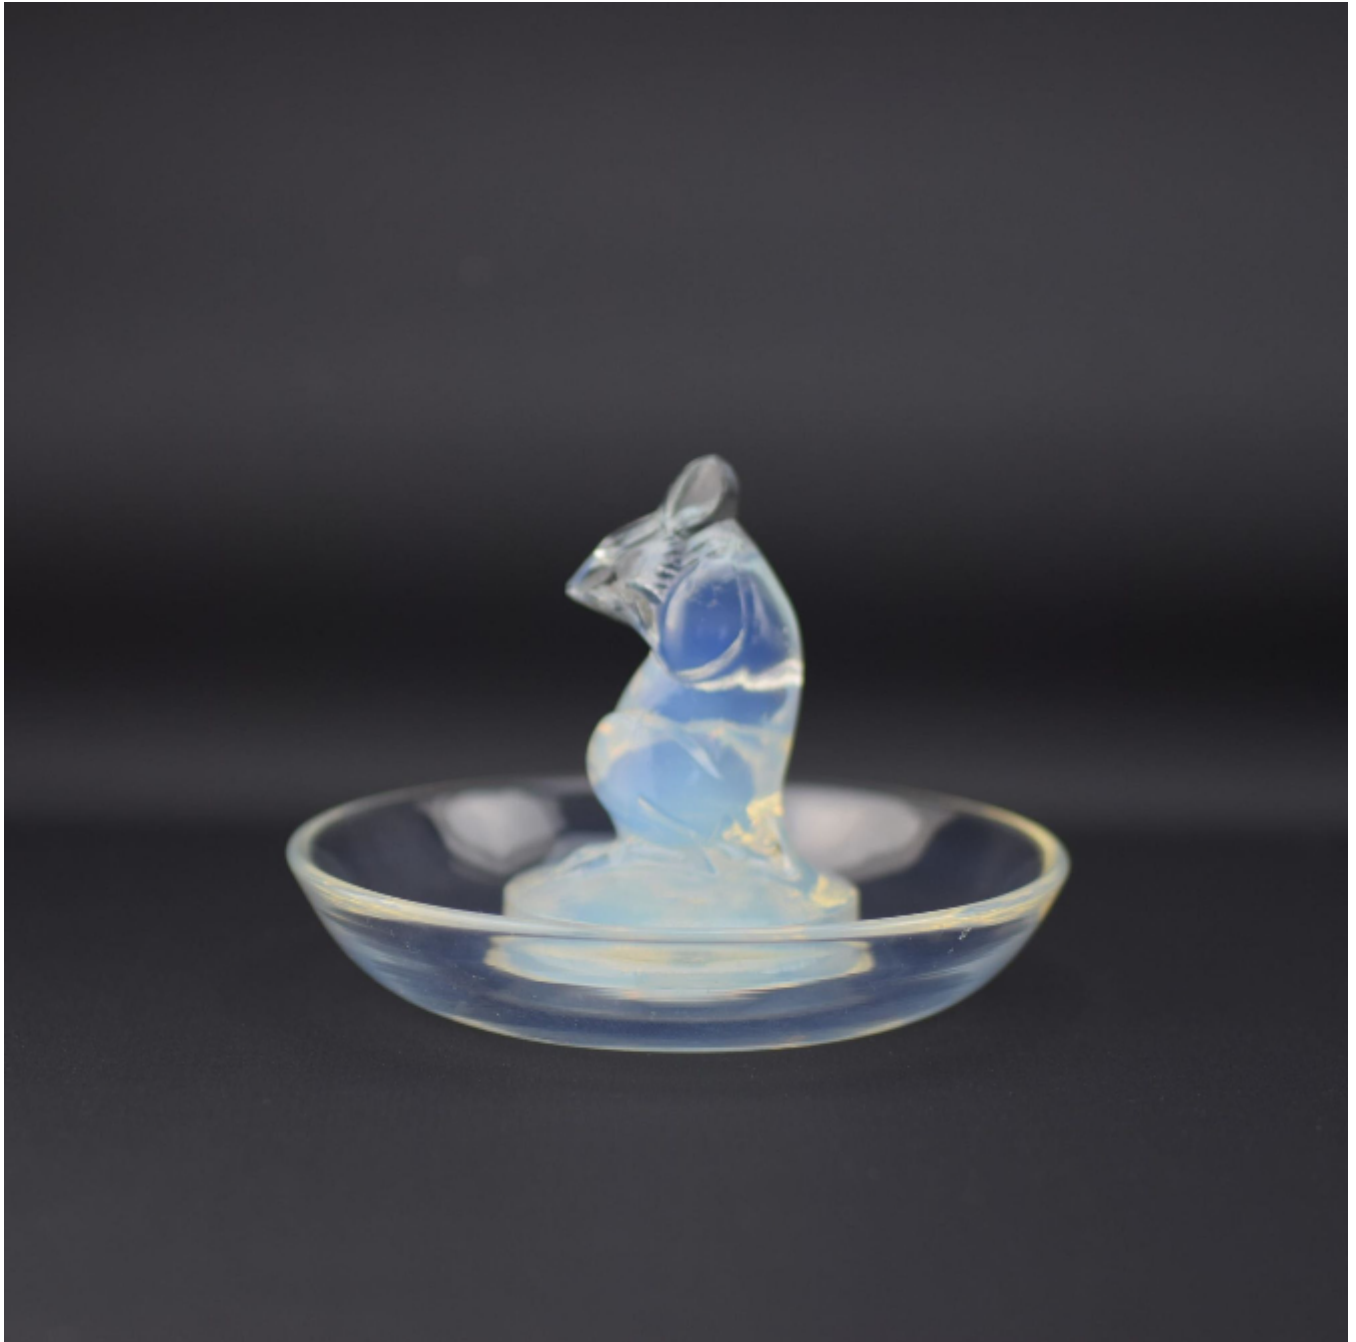

Rene Lalique opalescent Souris (mouse) ashtray  
Rene Lalique

£450

REF: 2479

Height: 7 cm (2.8")

Width: 9 cm (3.5")

## Description

Rene Lalique opalescent Souris ashtray

Marcilhac page ref 271

model no 286

introduced 1925

The condition is very good some minor wear to the base

Engraved Mark R Lalique France to the base