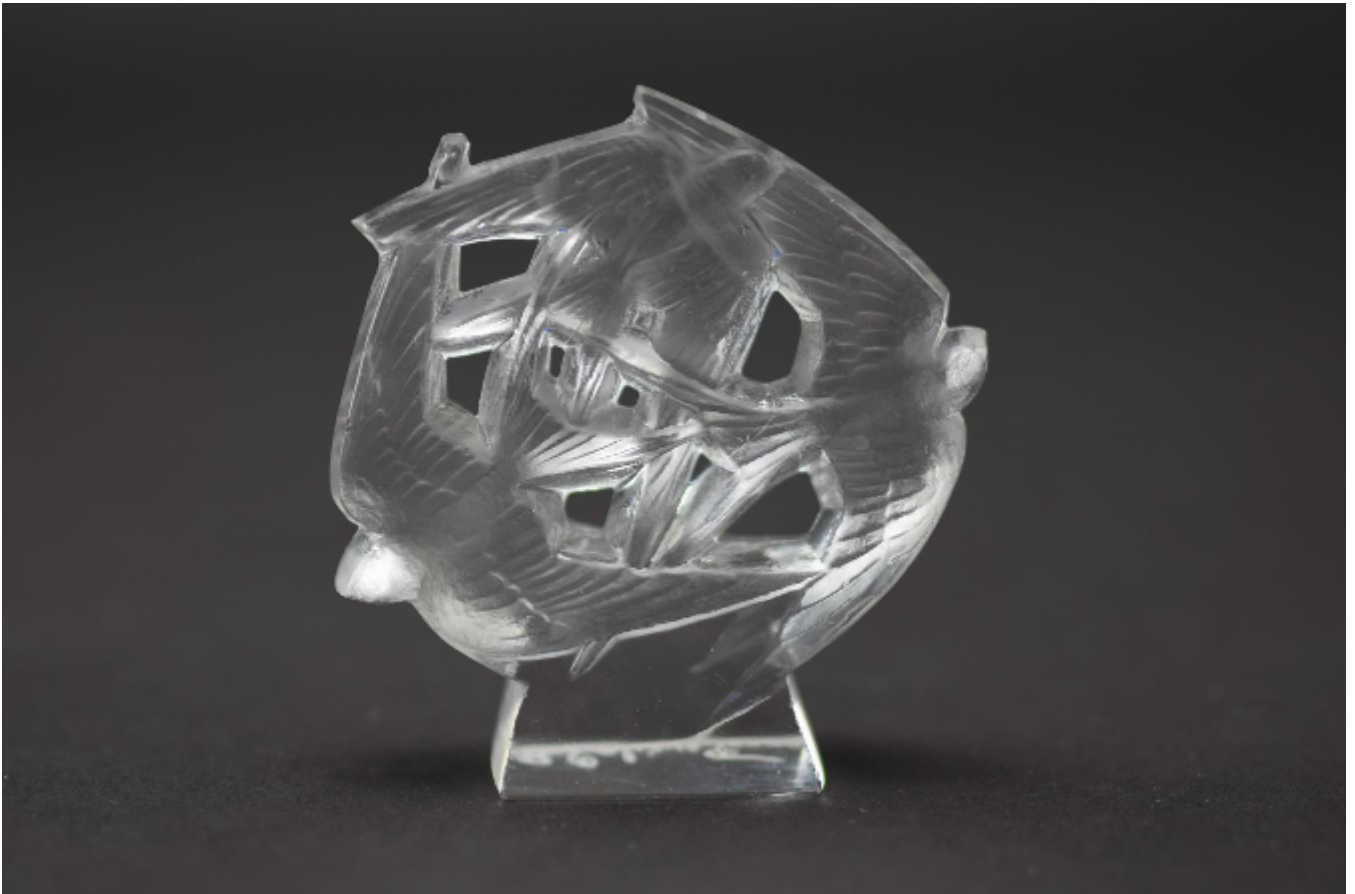

Rene Lalique Hirondelles cachet
Rene Lalique

Sold

REF: 1154

Height: 5.5 cm (2.2")

Description

Rene Lalique hirondelles cachet
Introduced in 1919
Marcilhac page ref:250
Visible fine mould lines
fine condition