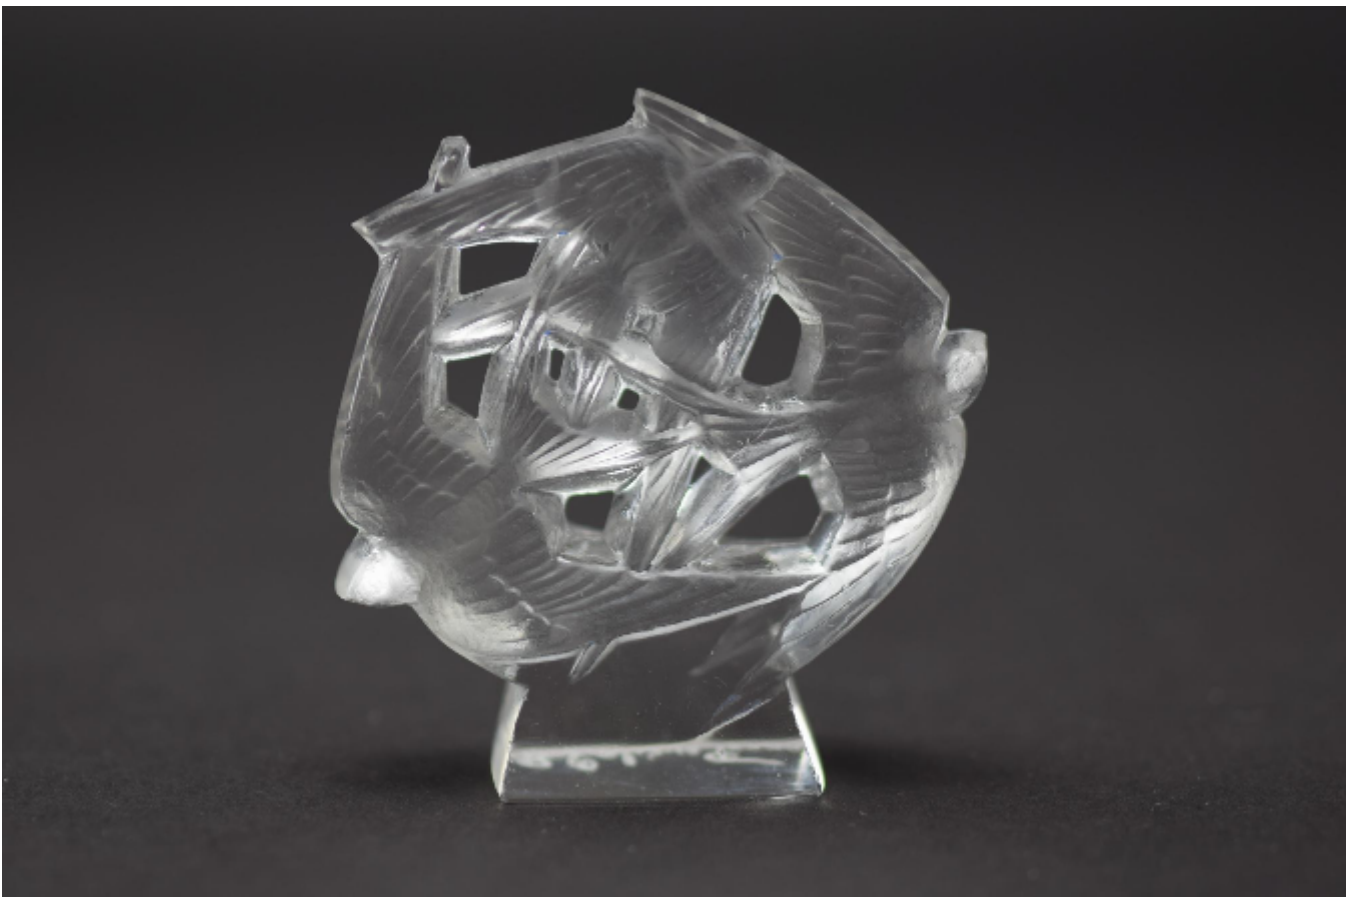

Rene Lalique Hirondelles cachet
Rene Lalique

Sold

REF: 1154

Height: 5.5 cm (2.2")

Description

Rene Lalique hirondelles cachet
Introduced in 1919
Marcilhac page ref:250
Visible fine mould lines
fine condition