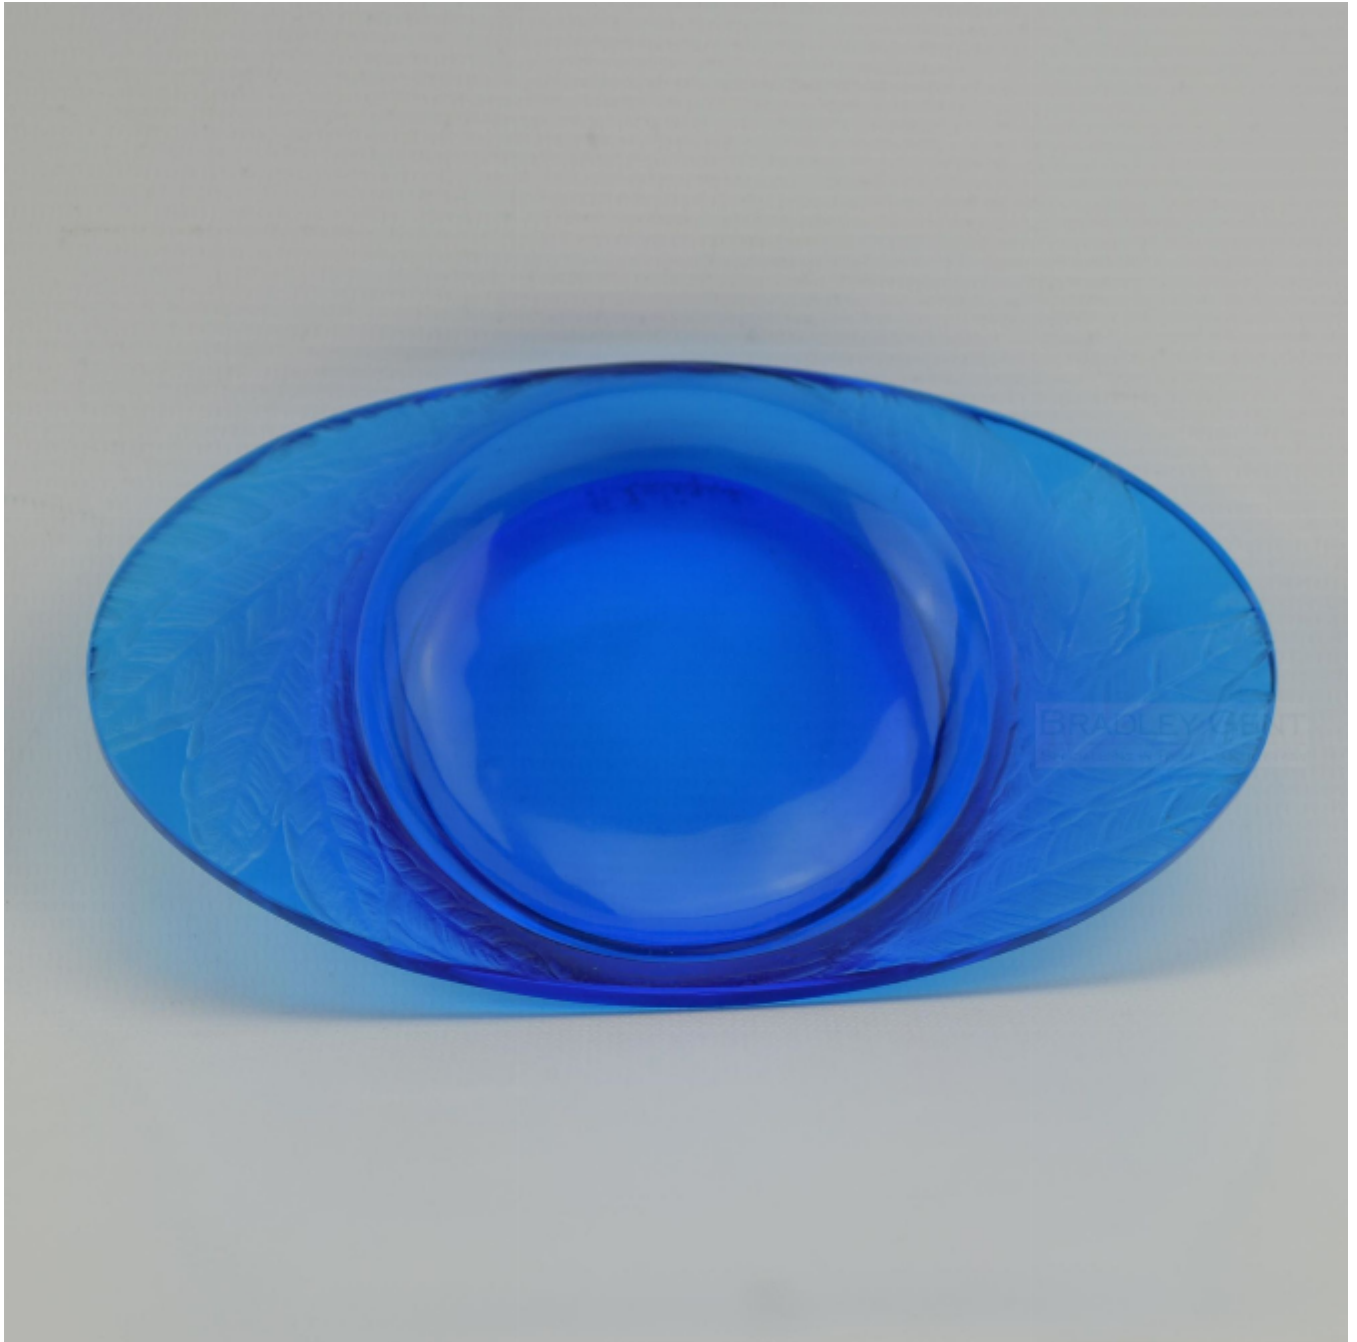

Rene Lalique electric blue Feuilles ashtray
Rene Lalique

£550

REF: 2421

Height: 2 cm (0.8")

Width: 16.6 cm (6.5")

Depth: 10 cm (3.9")

Description

Rene Lalique electric blue Feuilles ashtray
Moulded with leaves either side of the centre

Engraved R Lalique to the base

Marcilhac page 270
Model 279
introduced 1924

The condition is very good with no damage, there are some wear scratches to the base