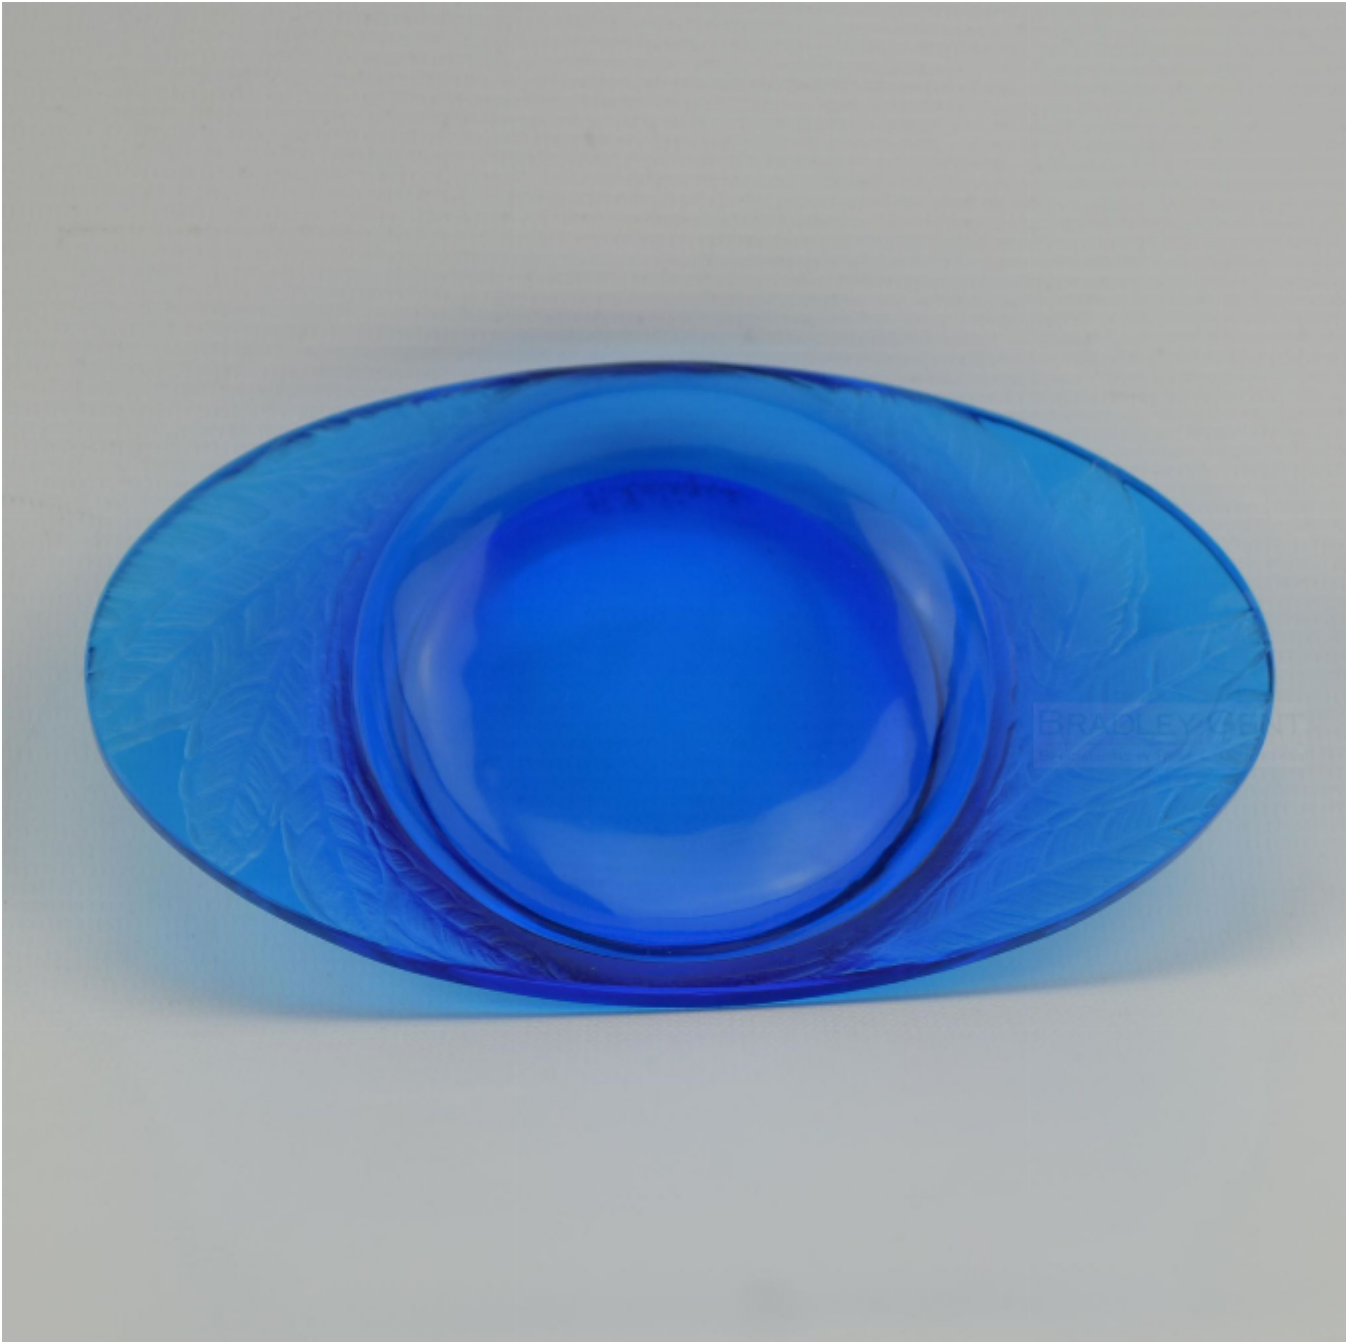

Rene Lalique electric blue Feuilles ashtray
Rene Lalique

£550

REF: 2421

Height: 2 cm (0.8")

Width: 16.6 cm (6.5")

Depth: 10 cm (3.9")

Description

Rene Lalique electric blue Feuilles ashtray
Moulded with leaves either side of the centre

Engraved R Lalique to the base

Marcilhac page 270
Model 279
introduced 1924

The condition is very good with no damage, there are some wear scratches to the base