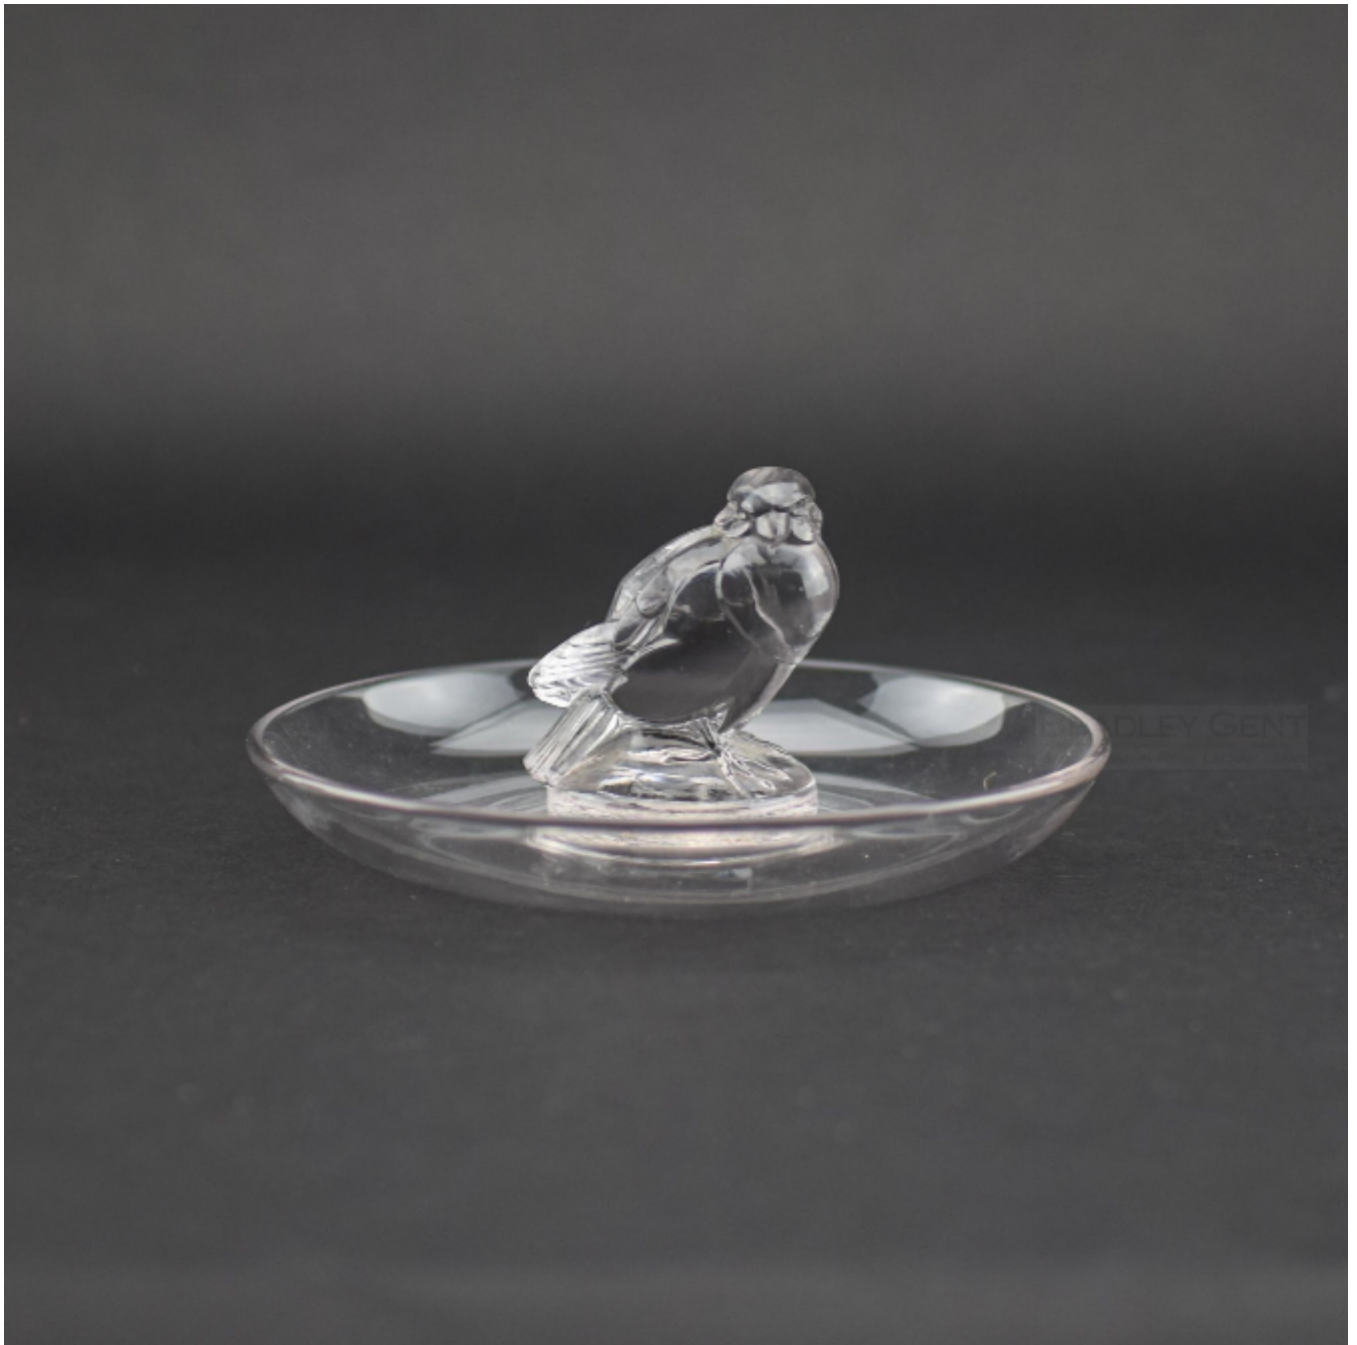

Rene Lalique clear glass moineau ashtray

Sold

REF: 1784

Height: 6 cm (2.4")

Diameter: 12 cm (4.7")

Description

Rene Lalique clear glass moineau ashtray

Engraved R lalique to the base

Introduced in 1925

Marilhac page ref:271

The condition is very good with no damage or faults

Interestingly there is a slight amethyst hue to the glass, this is due to irradiation from sunlight.