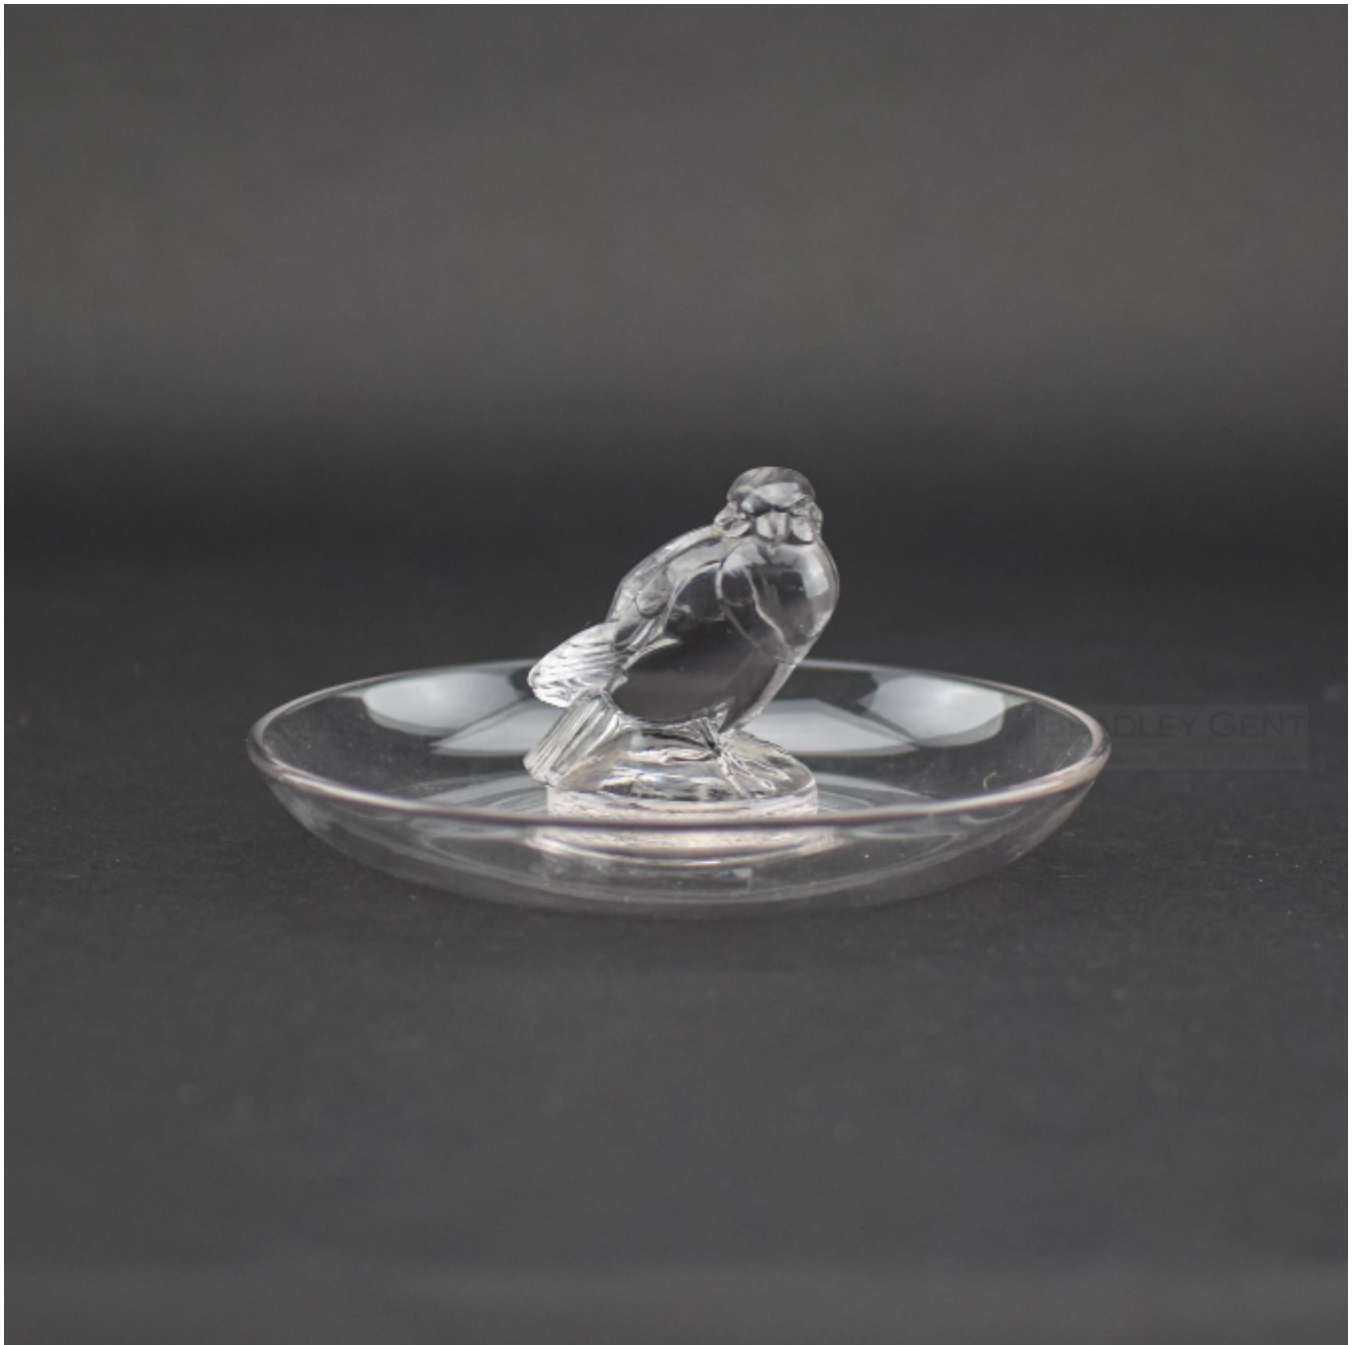

Rene Lalique clear glass moineau ashtray

Sold

REF: 1784

Height: 6 cm (2.4")

Diameter: 12 cm (4.7")

Description

Rene Lalique clear glass moineau ashtray

Engraved R lalique to the base

Introduced in 1925

Marcihac page ref:271

The condition is very good with no damage or faults

Interestingly there is a slight amethyst hue to the glass, this is due to irradiation from sunlight.