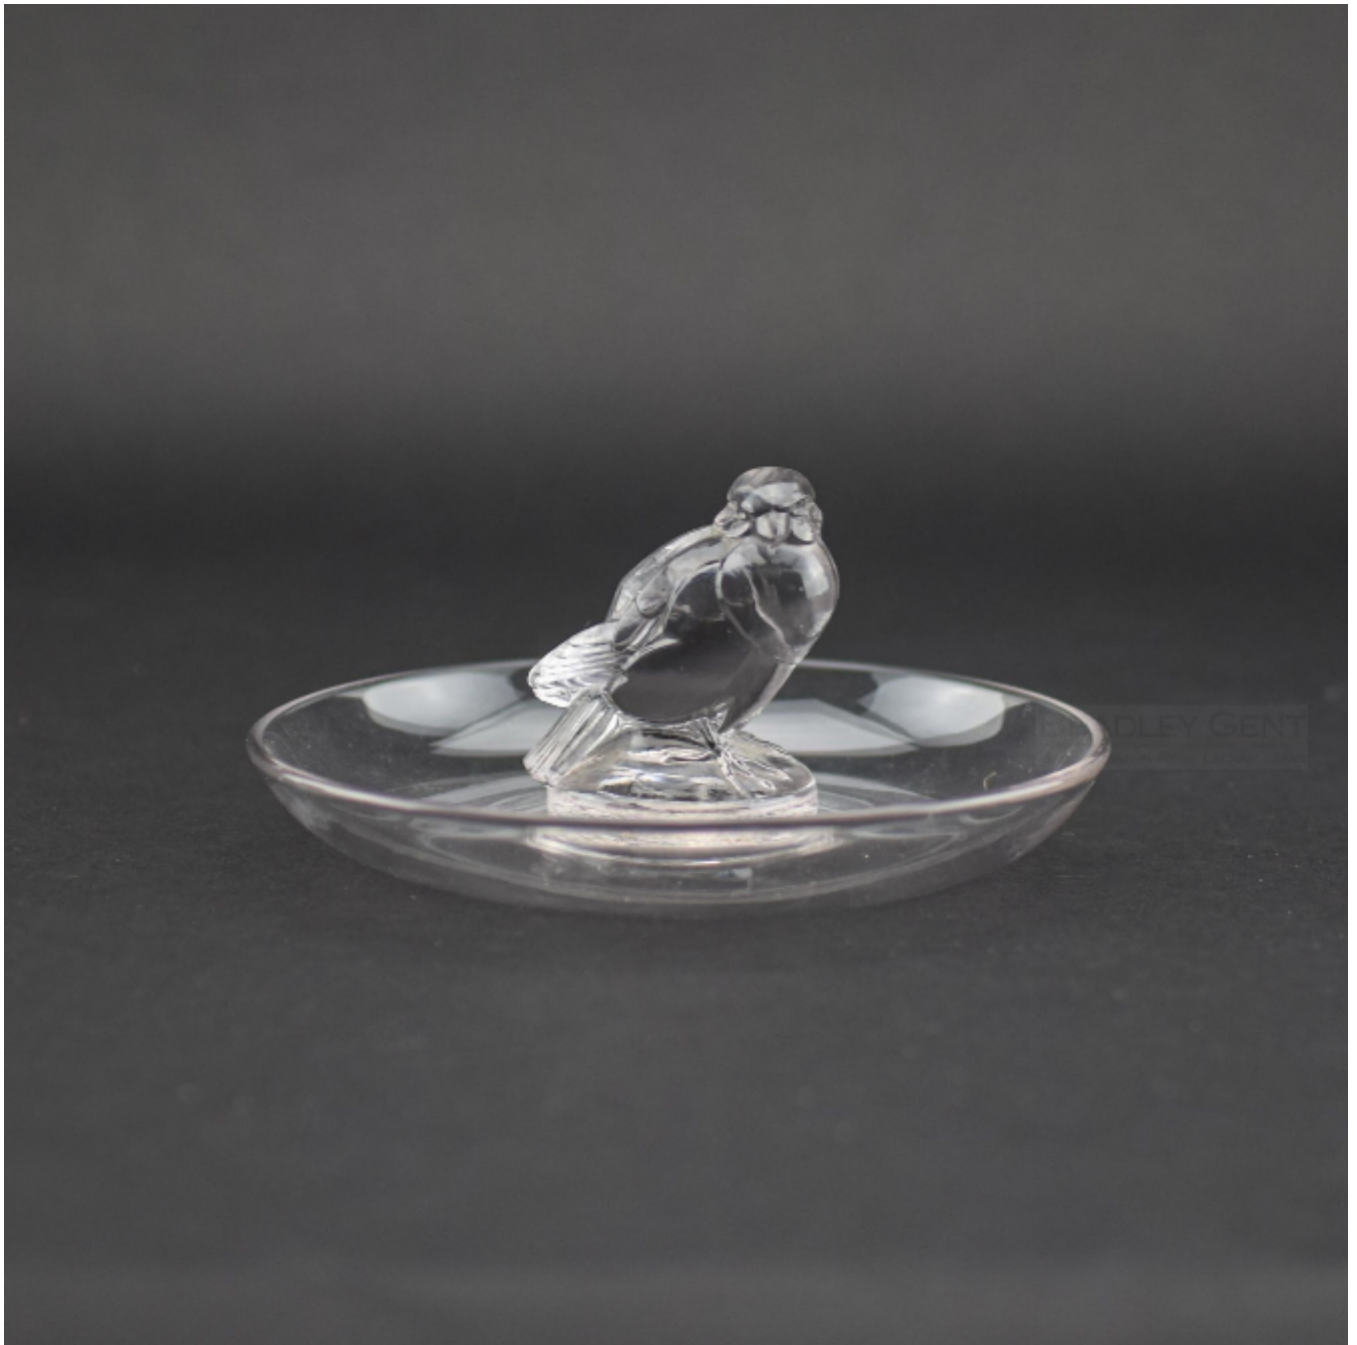

Rene Lalique clear glass moineau ashtray

Sold

REF: 1784

Height: 6 cm (2.4")

Diameter: 12 cm (4.7")

## Description

Rene Lalique clear glass moineau ashtray

Engraved R lalique to the base

Introduced in 1925

Marcihac page ref:271

The condition is very good with no damage or faults

Interestingly there is a slight amethyst hue to the glass, this is due to irradiation from sunlight.