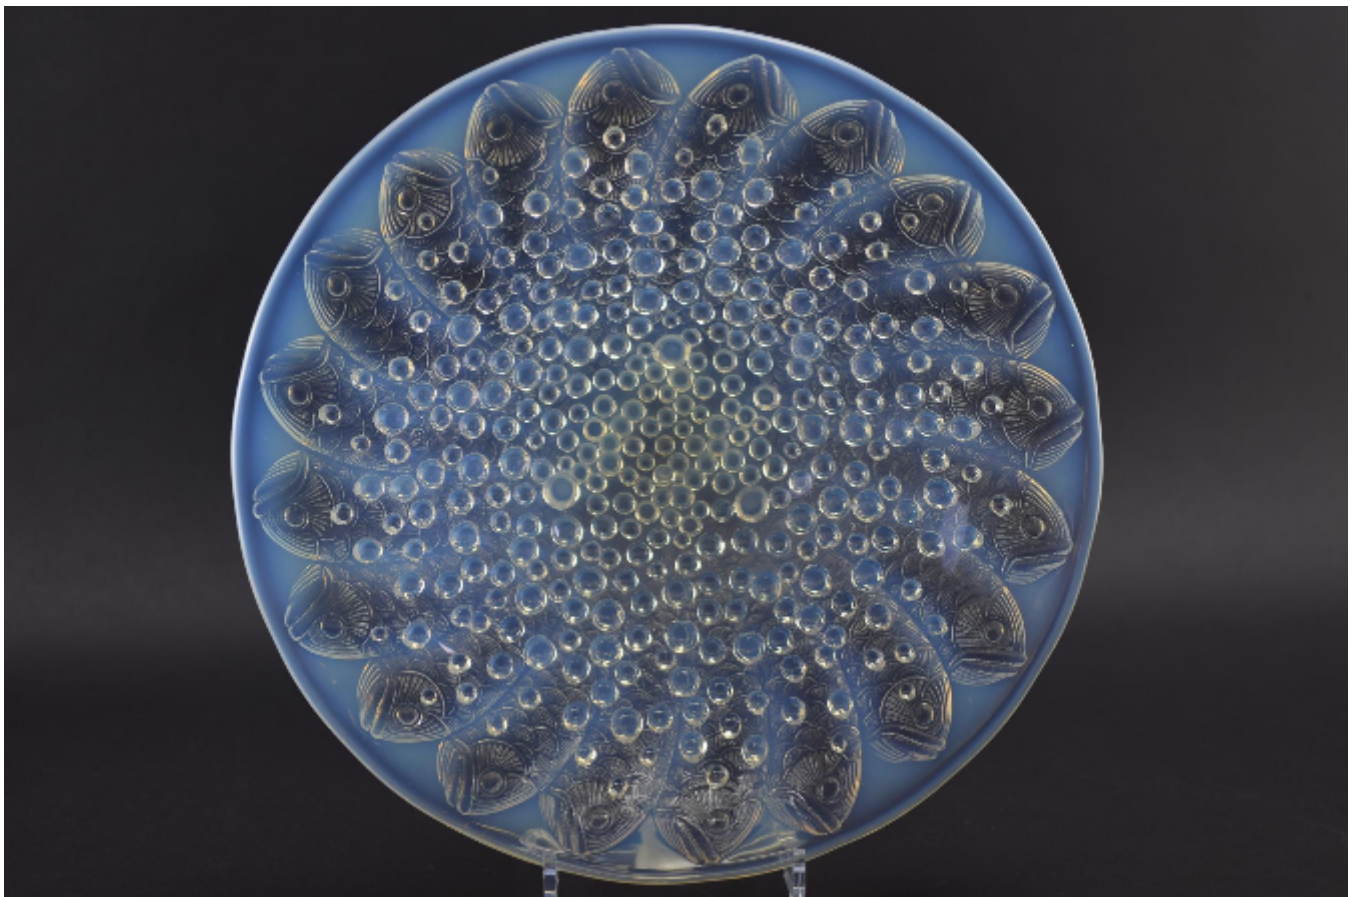

Rene Lalique Roscoff Opalescent coupe Ouverte
Rene Lalique

Sold

REF: 1000

Diameter: 35.5 cm (14")

Description

Large opalescent shallow bowl with repeating fish design amongst bubbles

Introduced in 1932

Marcilhac Page ref:306

Lovely condition and opalescence