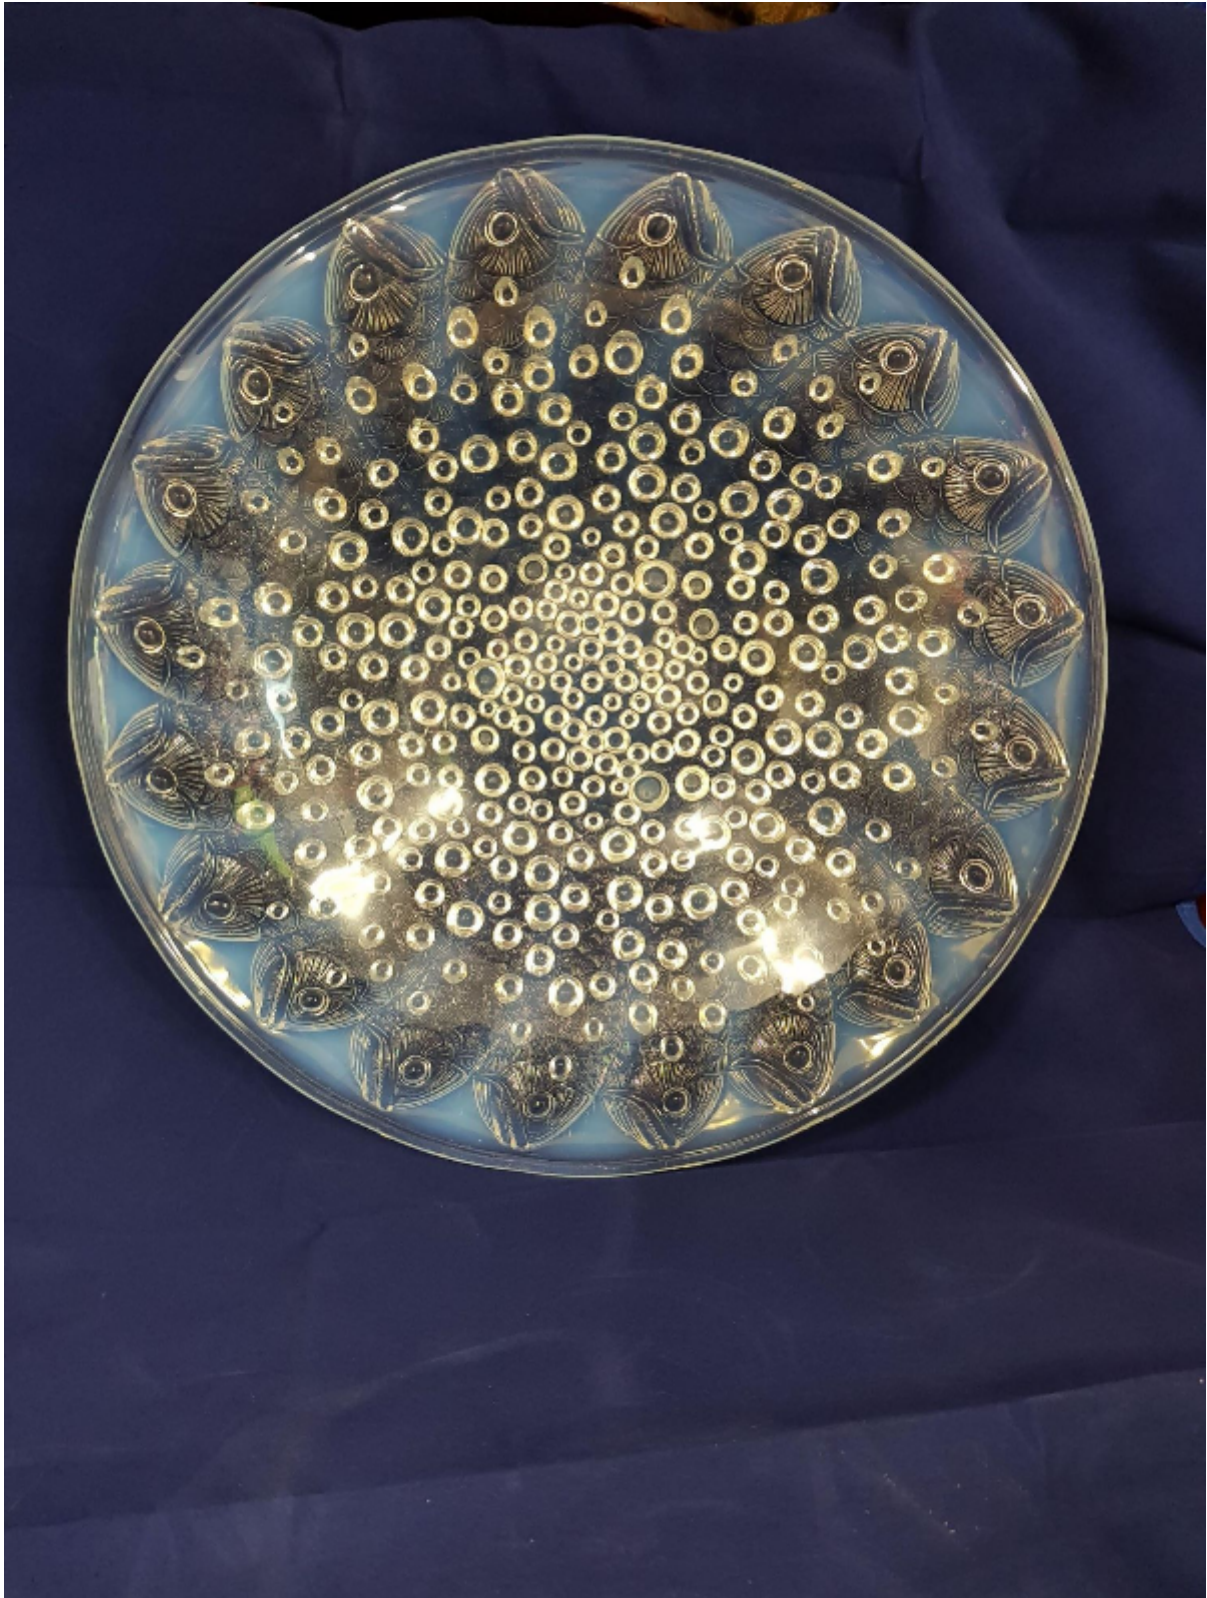

BRADLEY GENT

SPECIALISING IN RENE LALIQUE GLASS

Rene Lalique Roscoff Coupe Ouverte

Rene Lalique

Sold

REF: 1082

Diameter: 35.5 cm (14")

Description

Large opalescent shallow bowl with repeating fish design amongst bubbles