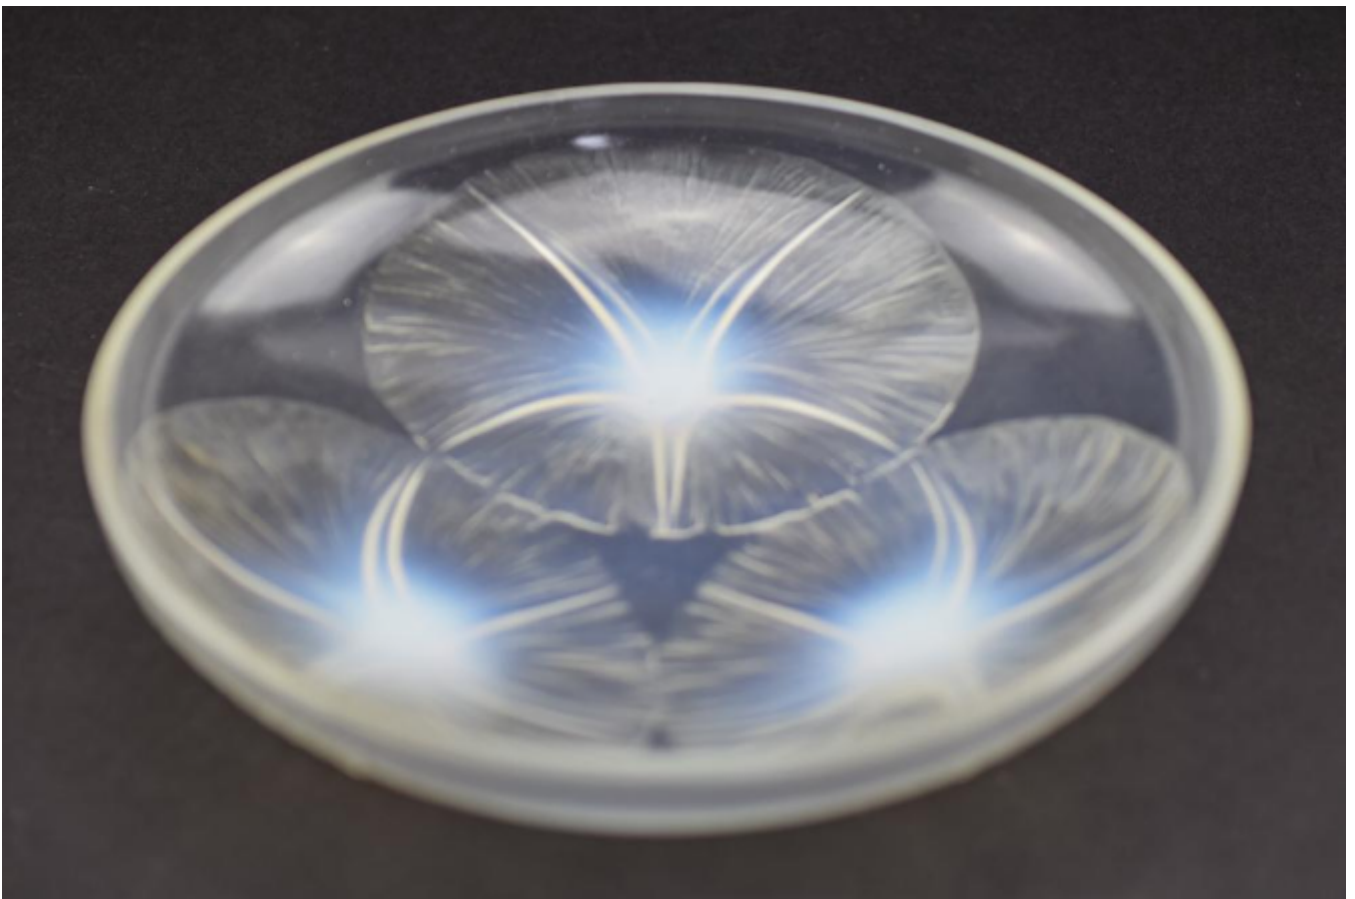

Rene Lalique opalescent Volubilis bowl
Rene Lalique

Sold

REF: 1020

Diameter: 21 cm (8.3")

Description

Rene Lalique opalescent Volubilis bowl
introduced in 1921
Marcilhac page ref: 293