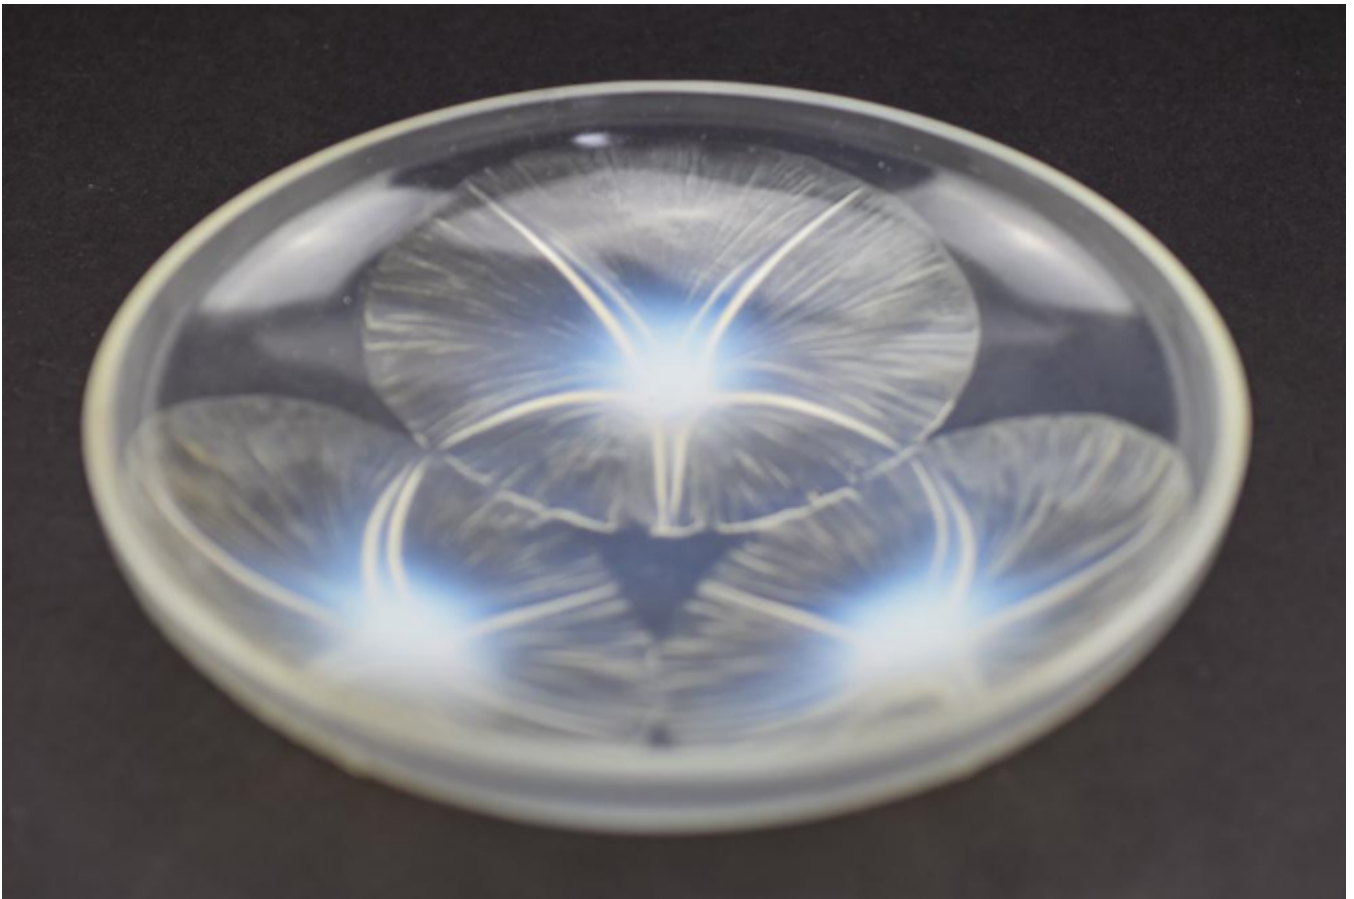

Rene Lalique opalescent Volubilis bowl
Rene Lalique

Sold

REF: 1020

Diameter: 21 cm (8.3")

Description

Rene Lalique opalescent Volubilis bowl
introduced in 1921
Marcilhac page ref: 293