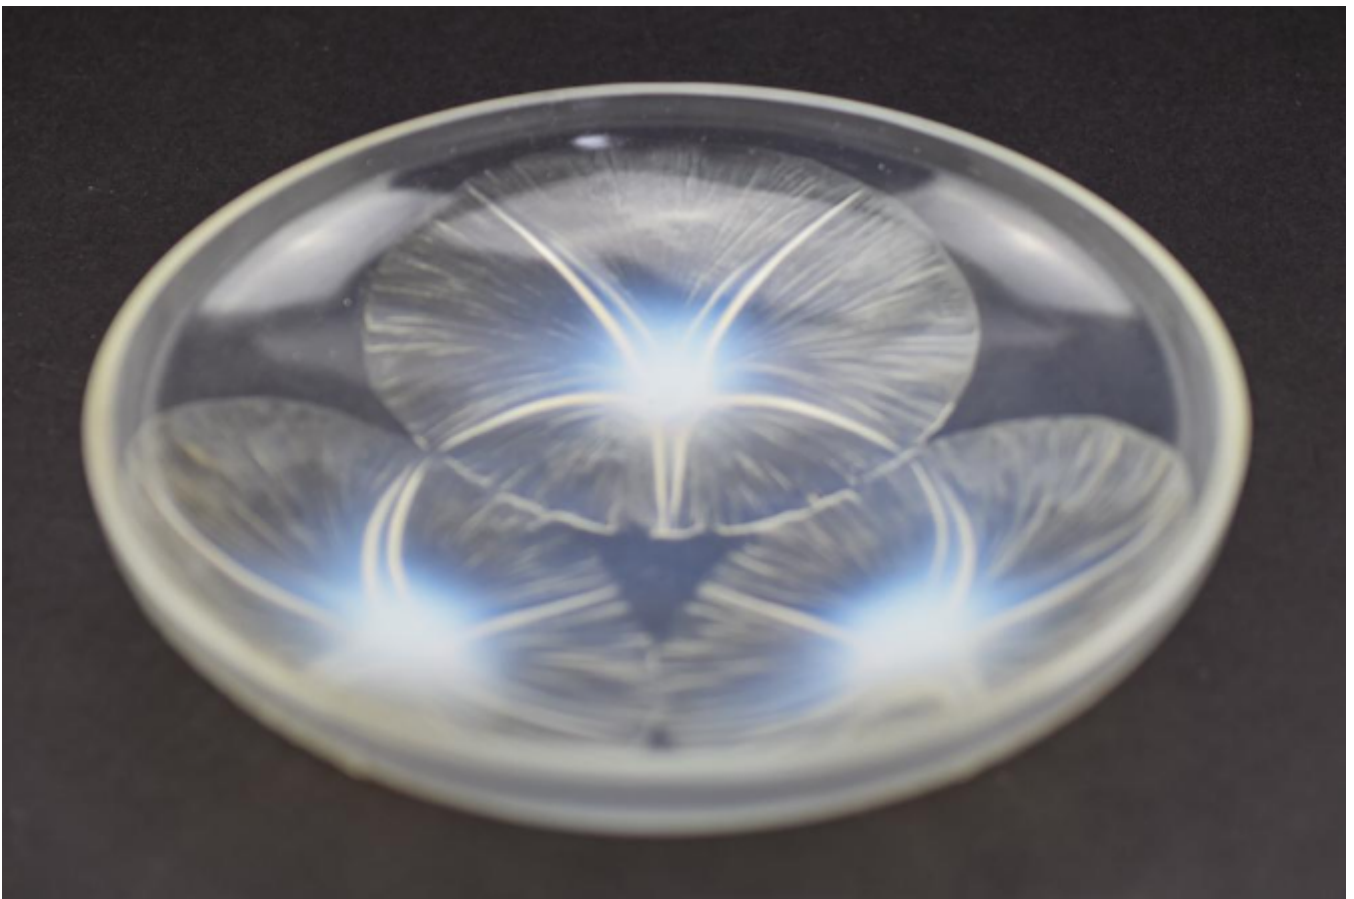

Rene Lalique opalescent Volubilis bowl  
Rene Lalique

Sold

REF: 1020

Diameter: 21 cm (8.3")

### Description

Rene Lalique opalescent Volubilis bowl  
introduced in 1921  
Marcilhac page ref: 293