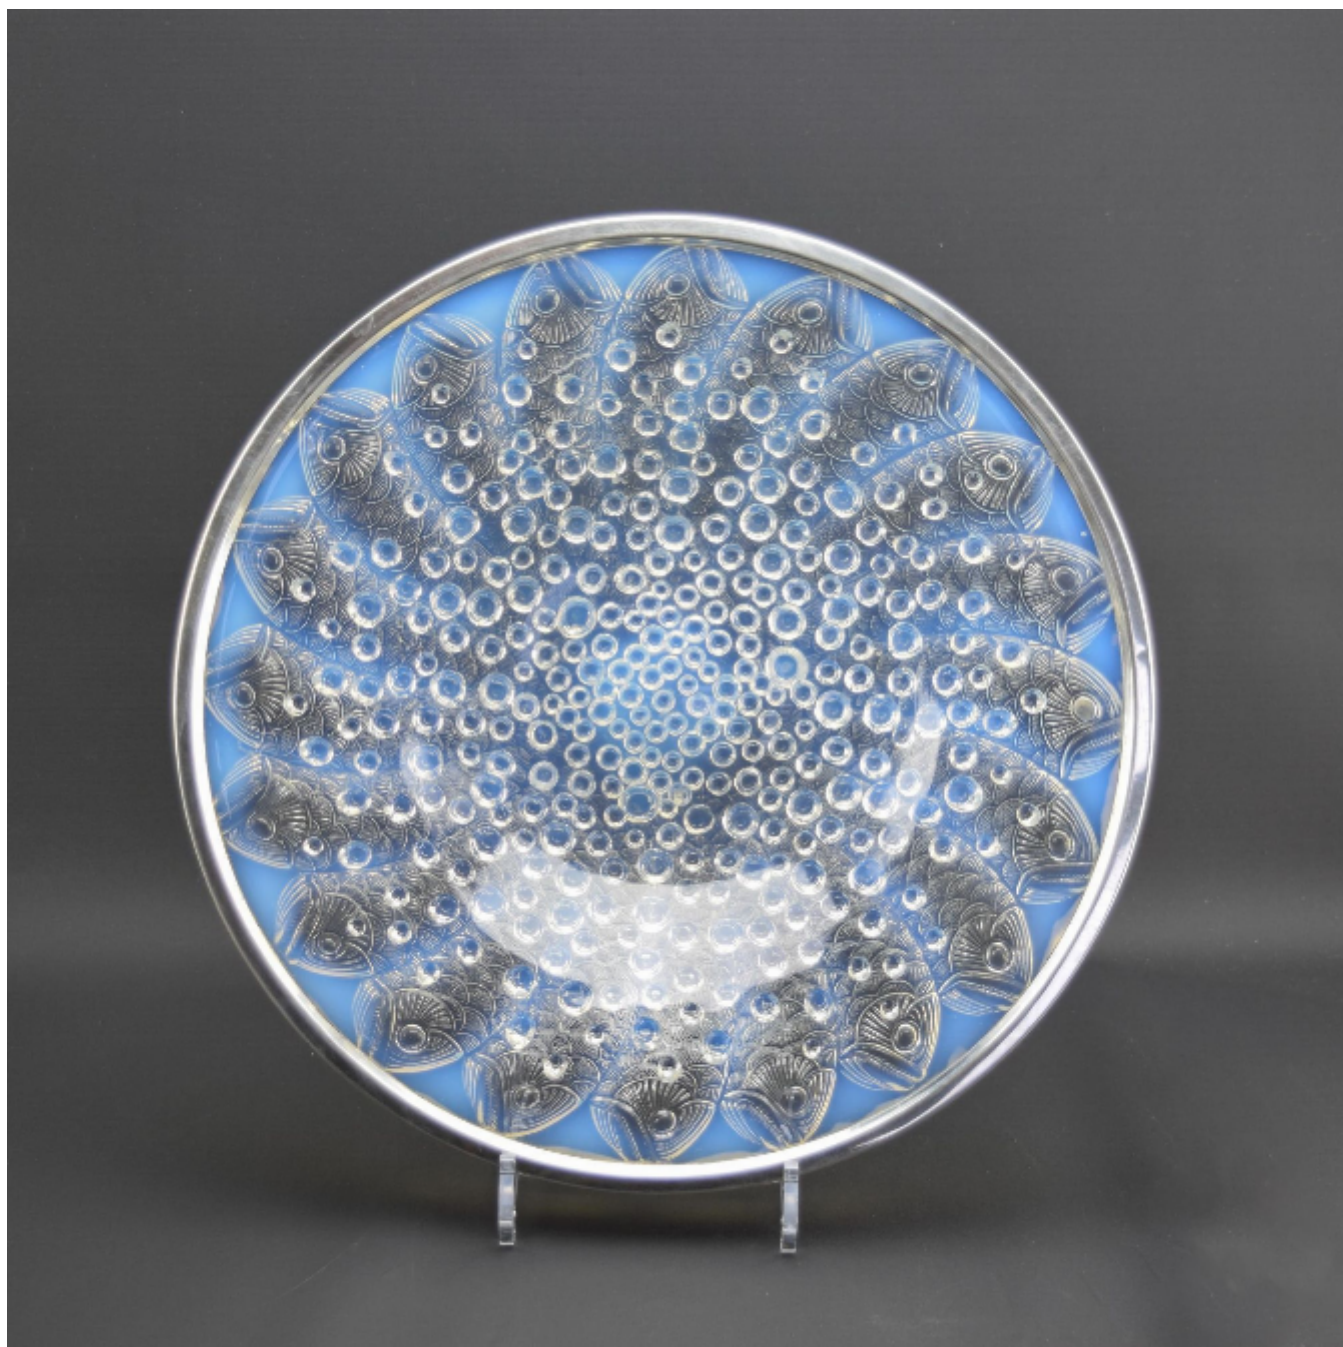

BRADLEY GENT

SPECIALISING IN RENE LALIQUE GLASS

Rene Lalique Opalescent Roscoff Coupe Ouverte

Rene Lalique

£1,650

REF: 2814

Height: 7.2 cm (2.8")

Diameter: 35.5 cm (14")

Description

Large opalescent shallow bowl with repeating fish design amongst bubbles
Applied silver rim hallmarked with the Spanish mark of Mostany LLoport 925
Engraved to the centre R Lalique France

Introduced in 1932
Marcilhac page ref 306
Model no 10-283

The condition is very good, with no damage. There are a few expected light surface scratches nothing detrimental or unsightly.

The rim had been attached with plaster of Paris, this can be seen when the bowl is turned upside down. The silver rim has been purely added close to the time of manufacture to embellish the dish and is not covering damage as could be suggested.