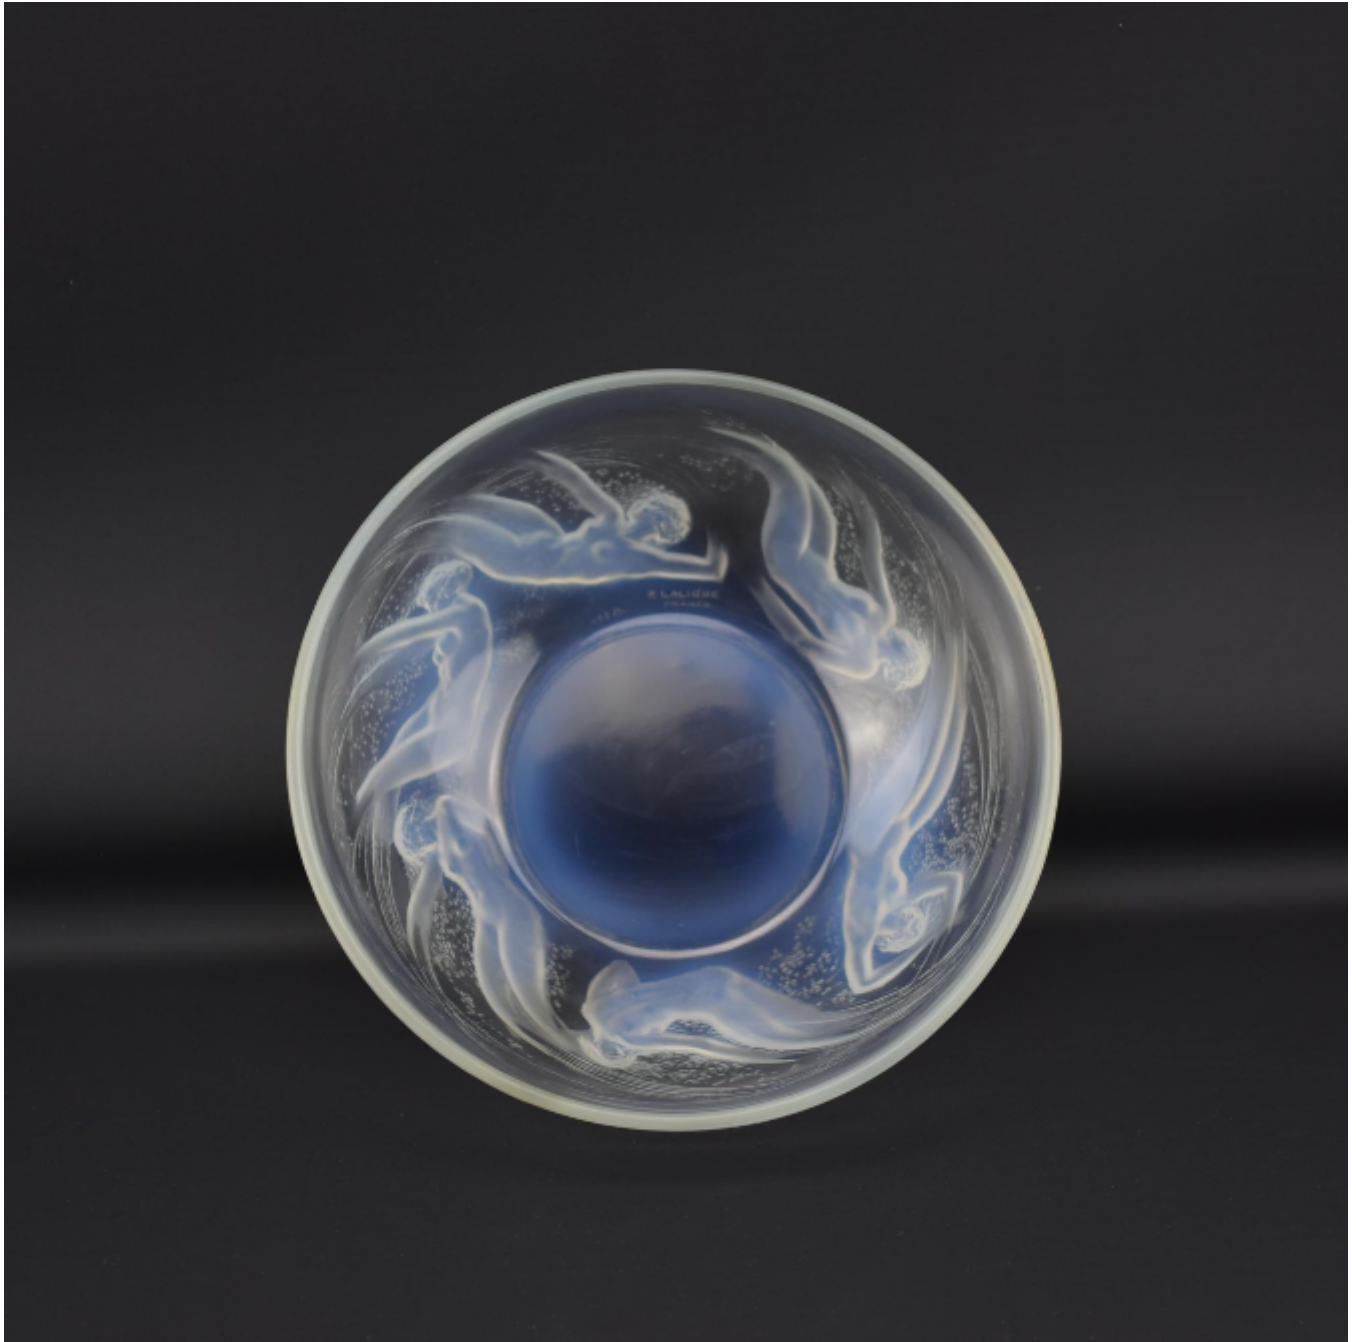

Rene Lalique opalescent Ondines glass bowl
Rene Lalique

Sold

REF: 2373

Height: 7 cm (2.8")

Diameter: 21 cm (8.3")

Description

R Lalique opalescent Ondines bowl ouverte version

Introduced in 1921

Marcihac page ref: 292

Wheel Cut mark - R Lalique France

Model number 380

The condition is very good with no damage or faults, this is a very clean scratch free example.