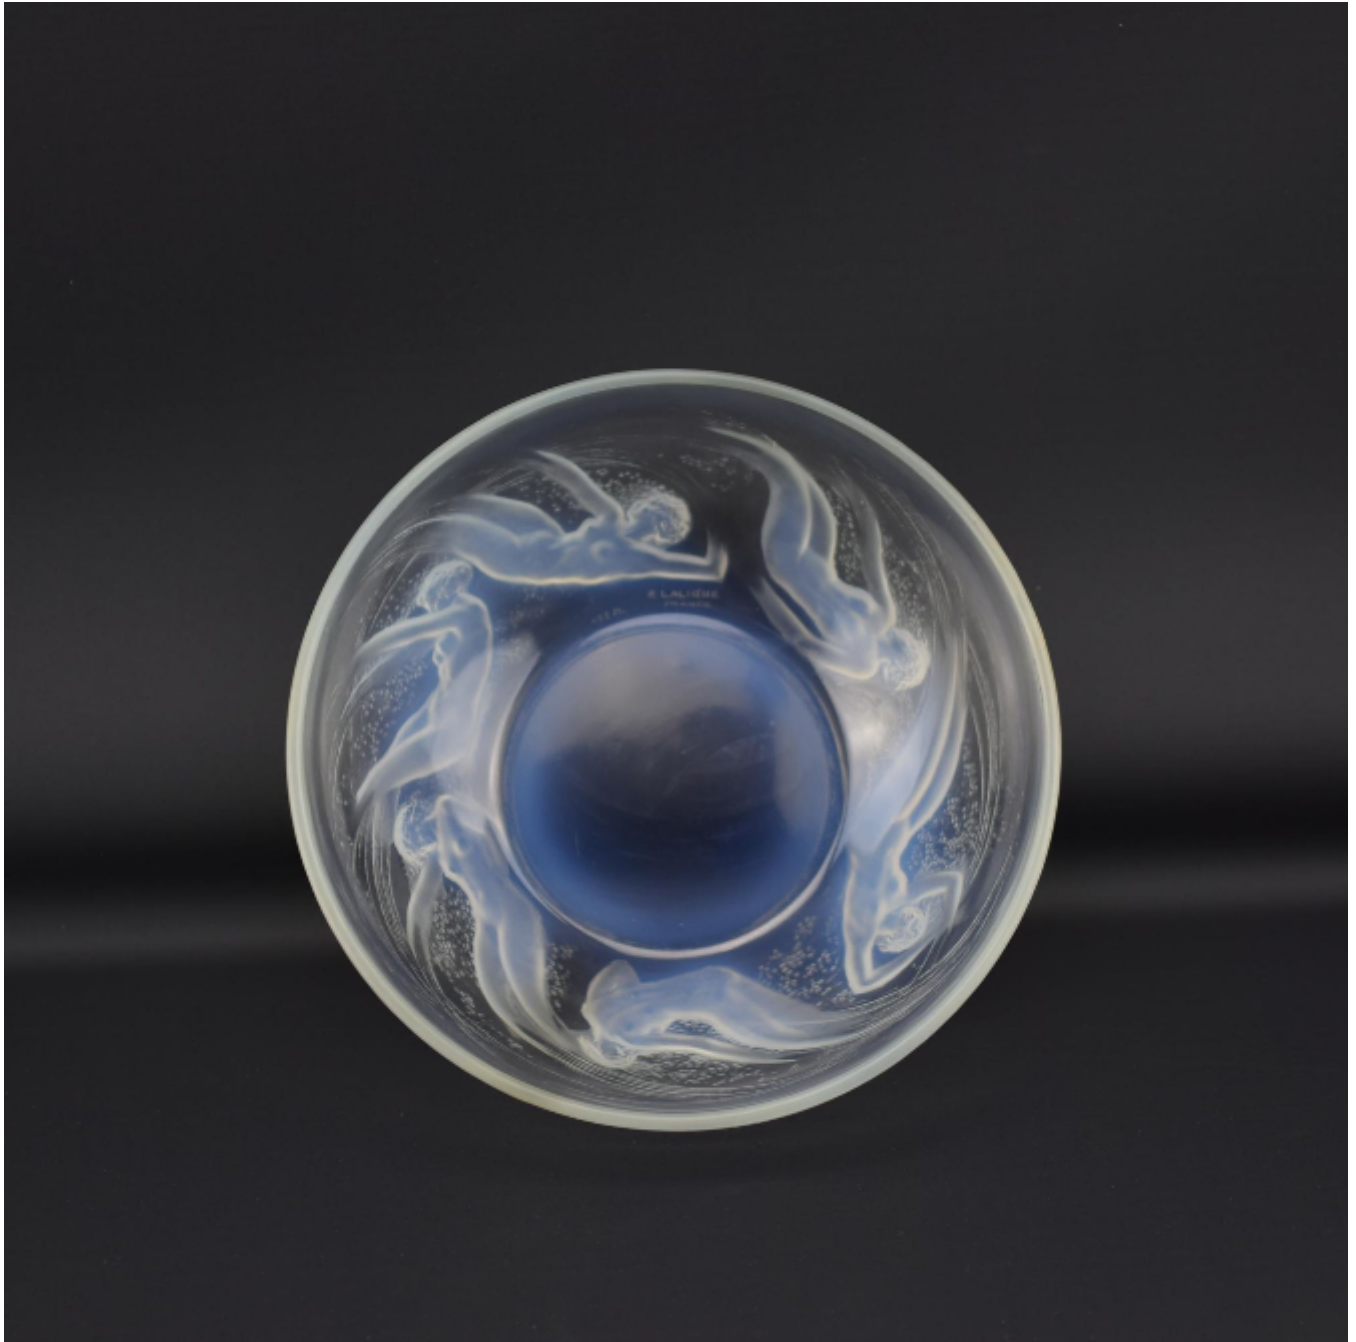

Rene Lalique opalescent Ondines glass bowl
Rene Lalique

Sold

REF: 2373

Height: 7 cm (2.8")

Diameter: 21 cm (8.3")

Description

R Lalique opalescent Ondines bowl ouverte version

Introduced in 1921

Marcilhac page ref: 292

Wheel Cut mark - R Lalique France

Model number 380

The condition is very good with no damage or faults, this is a very clean scratch free example.