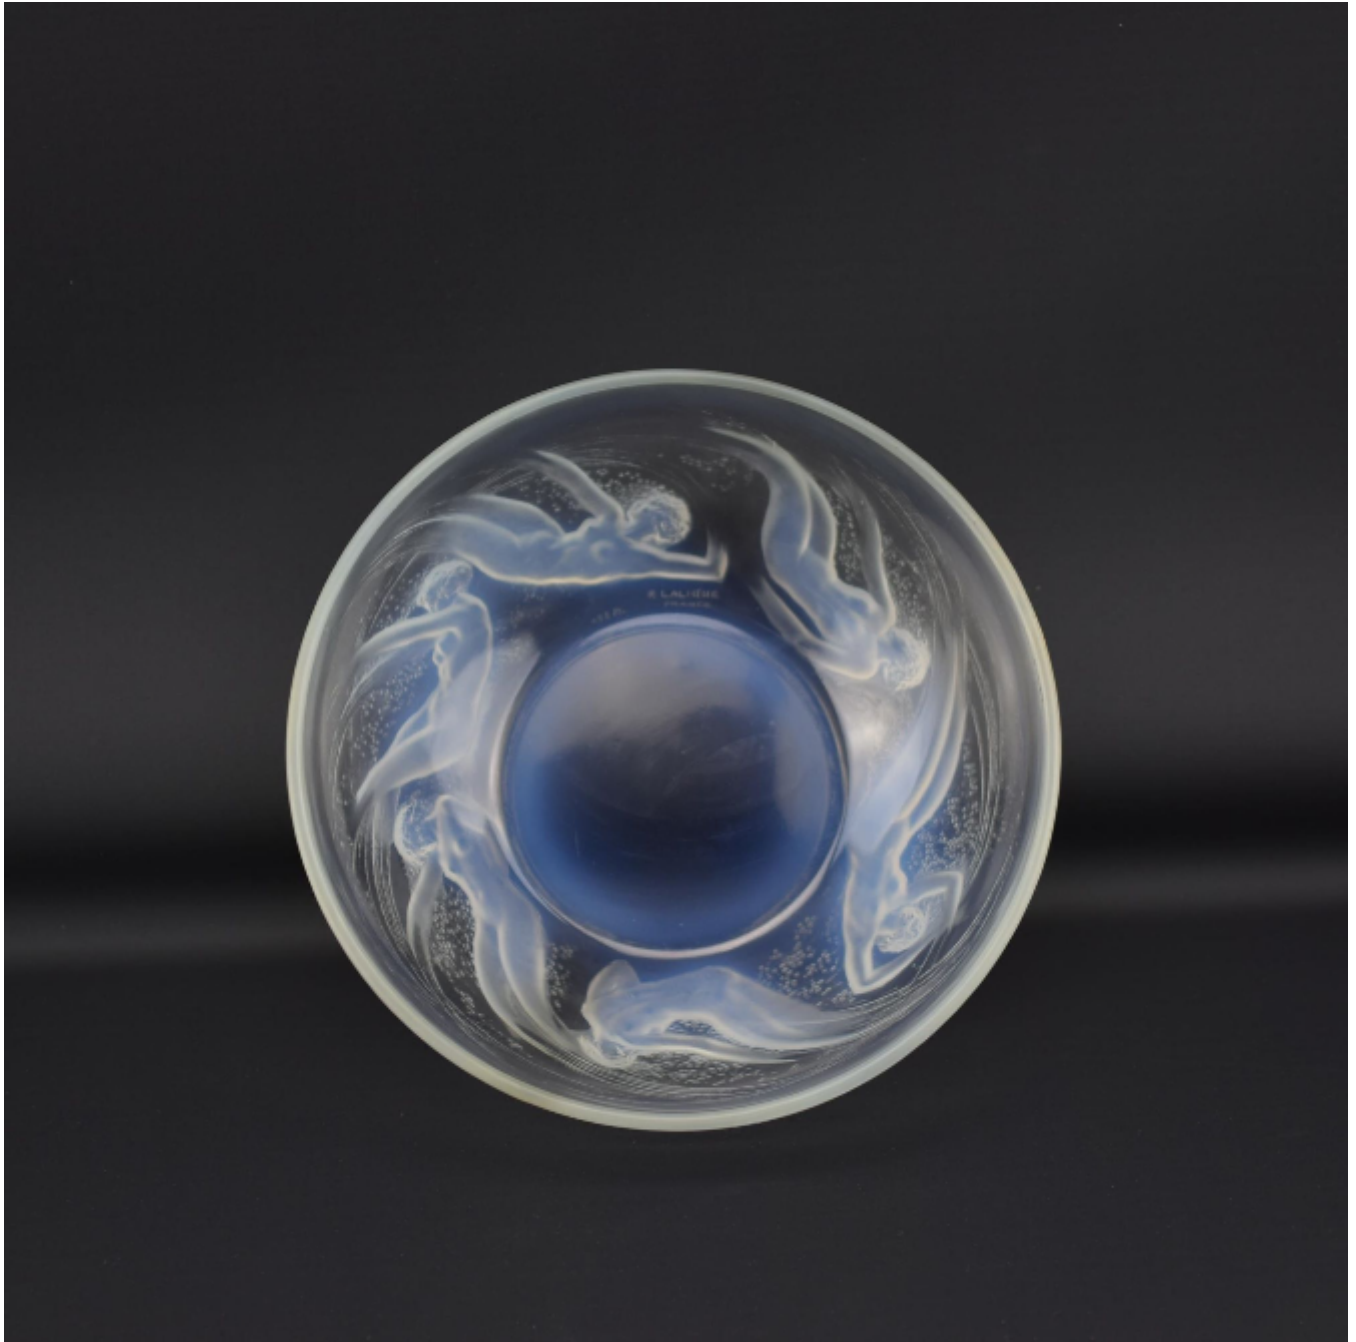

Rene Lalique opalescent Ondines glass bowl  
Rene Lalique

£1,395

REF: 2373

Height: 7 cm (2.8")

Diameter: 21 cm (8.3")

## Description

R Lalique opalescent Ondines bowl ouverte version

Introduced in 1921

Marcihac page ref: 292

Wheel Cut mark - R Lalique France

Model number 380

The condition is very good with no damage or faults, this is a very clean scratch free example.