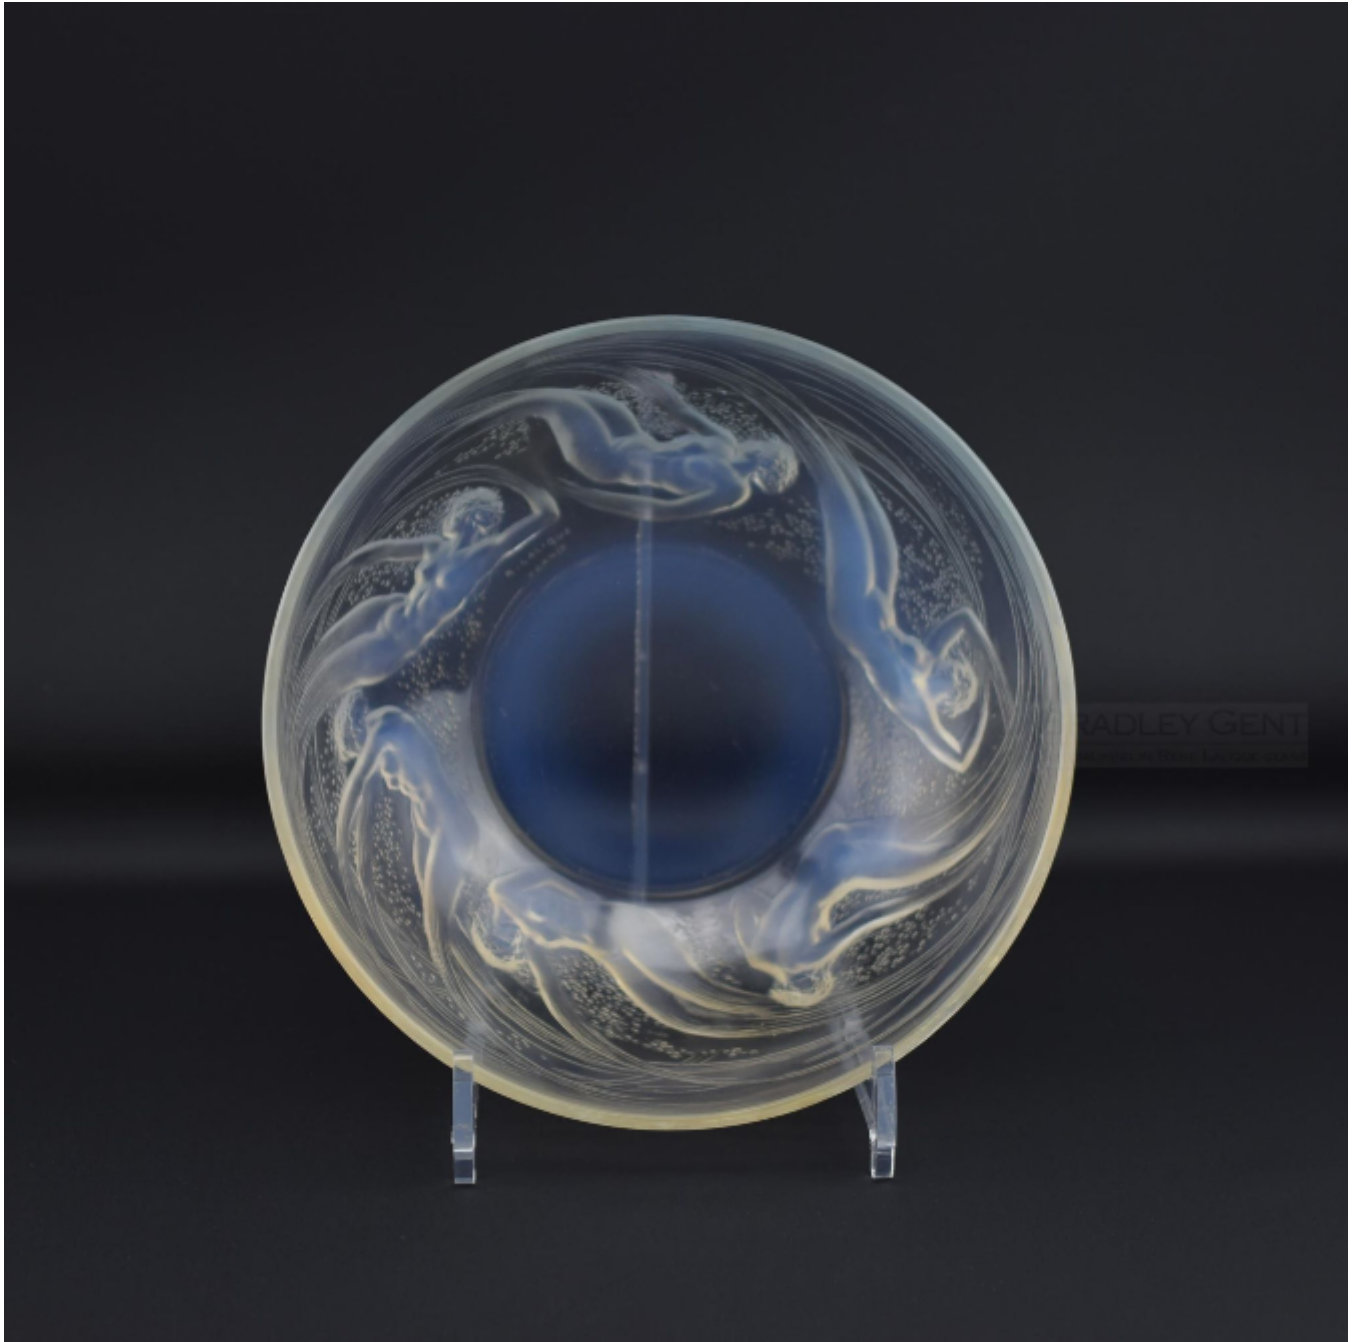

Rene Lalique opalescent Ondines glass bowl  
Rene Lalique

Sold

REF: 2299

Height: 7 cm (2.8")

Diameter: 21 cm (8.3")

## Description

R Lalique opalescent Ondines bowl ouverte version

Introduced in 1921

Marcihac page ref: 292

Wheel Cut mark - R Lalique France

Model number 380

The condition is very good with no damage or faults, there are a few age related light surface scratches, nothing detrimental.