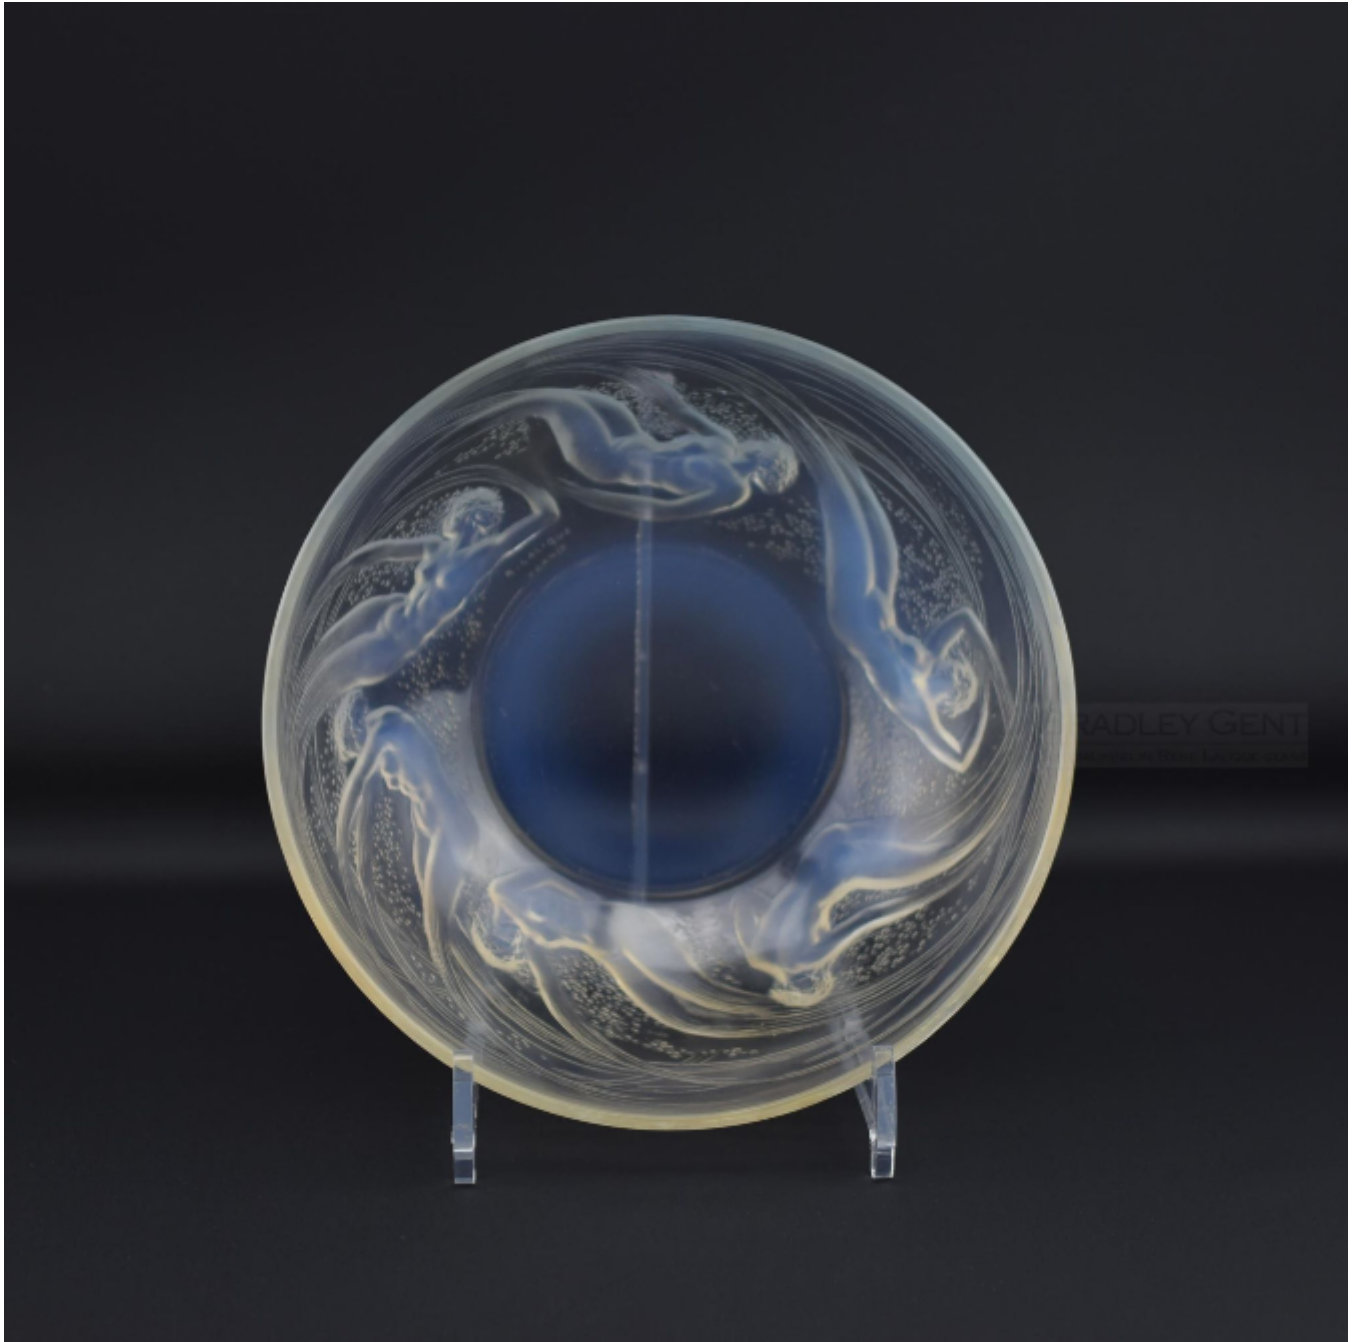

Rene Lalique opalescent Ondines glass bowl
Rene Lalique

Sold

REF: 2299

Height: 7 cm (2.8")

Diameter: 21 cm (8.3")

Description

R Lalique opalescent Ondines bowl ouverte version

Introduced in 1921

Marcihac page ref: 292

Wheel Cut mark - R Lalique France

Model number 380

The condition is very good with no damage or faults, there are a few age related light surface scratches, nothing detrimental.