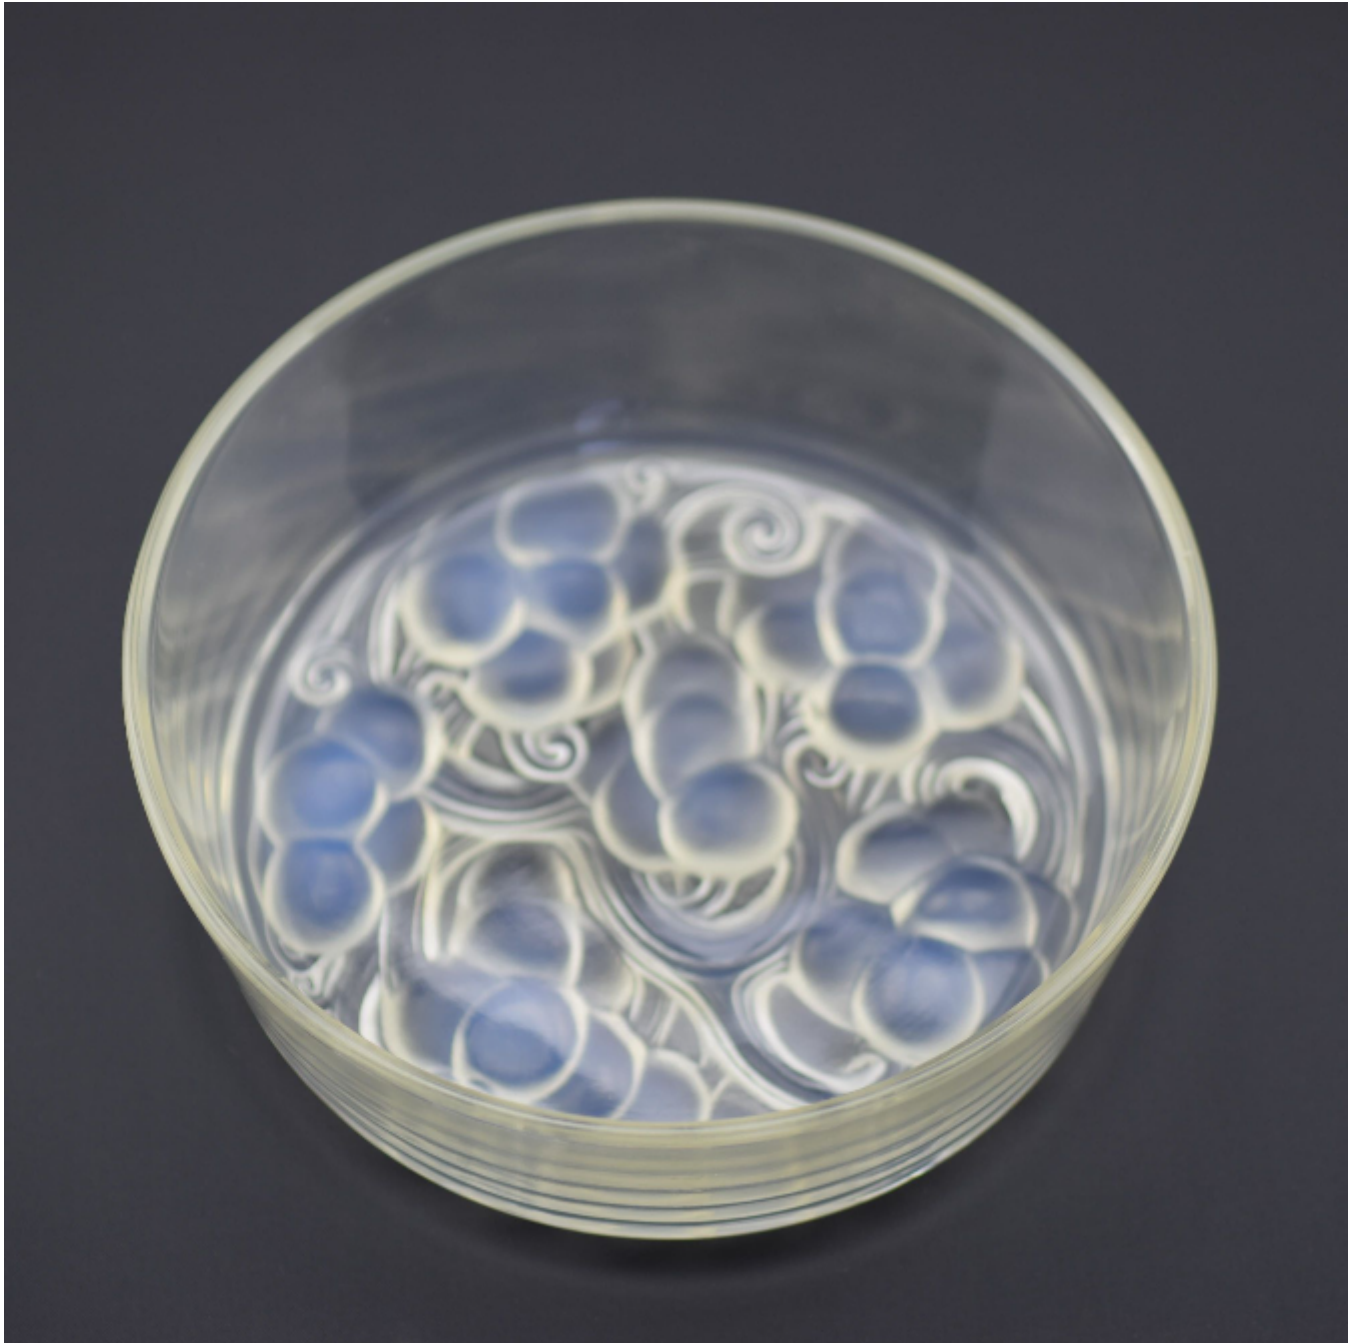

Rene Lalique opalescent Marienthal Confiturier

Sold

REF: 2582

Height: 6.2 cm (2.4")

Diameter: 16.6 cm (6.5")

Description

Rene Lalique opalescent Marienthal Confiturier (jam bowl)

model number 3877

Introduced in 1924

Marcilhac page 813

Moulded mark R Lalique (quite feint and hard to photograph)

The condition is very good with no faults or damage

There are one or two small scratches from use, nothing unsightly