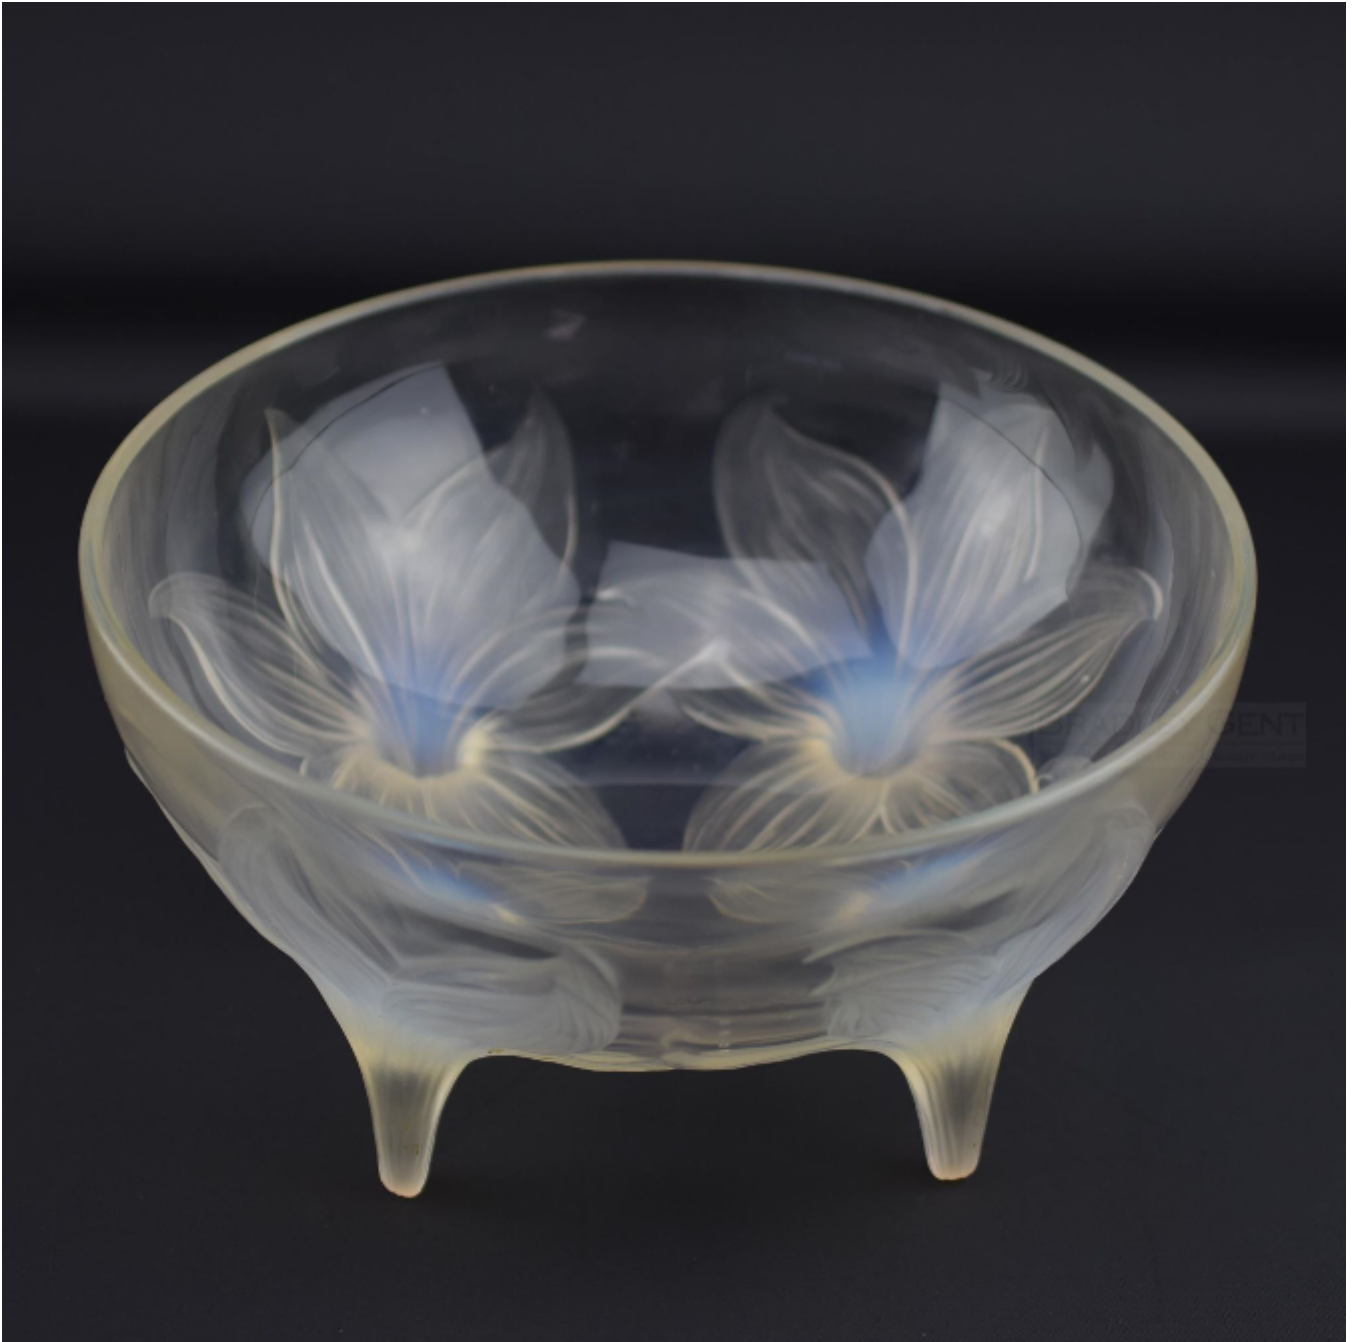

Rene Lalique opalescent Lys bowl
Rene Lalique

£980

REF: 2334

Height: 12.5 cm (4.9")

Diameter: 24 cm (9.4")

Description

Rene Lalique opalescent Lys bowl

A really clever design as the feet of the bowl are formed from the stems of the flowers

Introduced in 1924

Marcilhac page ref: 292

Model no 382

Wheel cut mark R Lalique France

The condition is very good, there are a few light scuffs and air bubble inclusions nothing detrimental or off putting