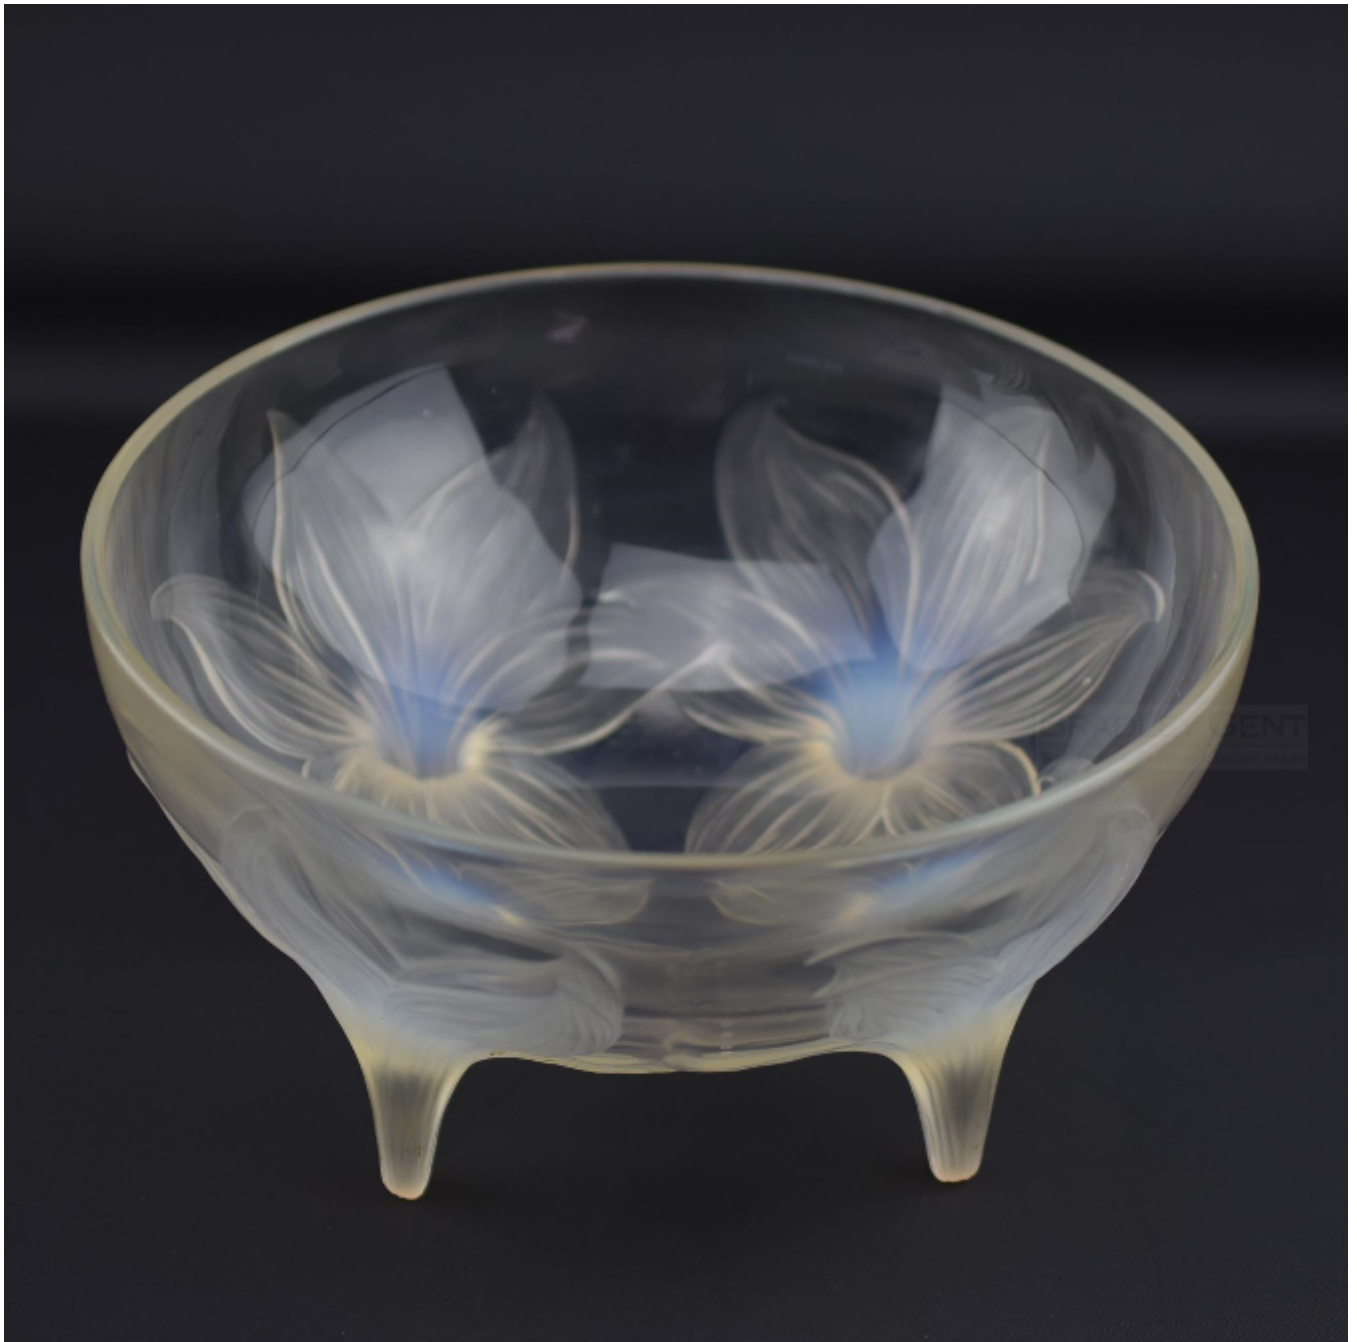

Rene Lalique opalescent Lys bowl
Rene Lalique

£980

REF: 2334

Height: 12.5 cm (4.9")

Diameter: 24 cm (9.4")

Description

Rene Lalique opalescent Lys bowl

A really clever design as the feet of the bowl are formed from the stems of the flowers

Introduced in 1924

Marcilhac page ref: 292

Model no 382

Wheel cut mark R Lalique France

The condition is very good, there are a few light scuffs and air bubble inclusions nothing detrimental or off putting