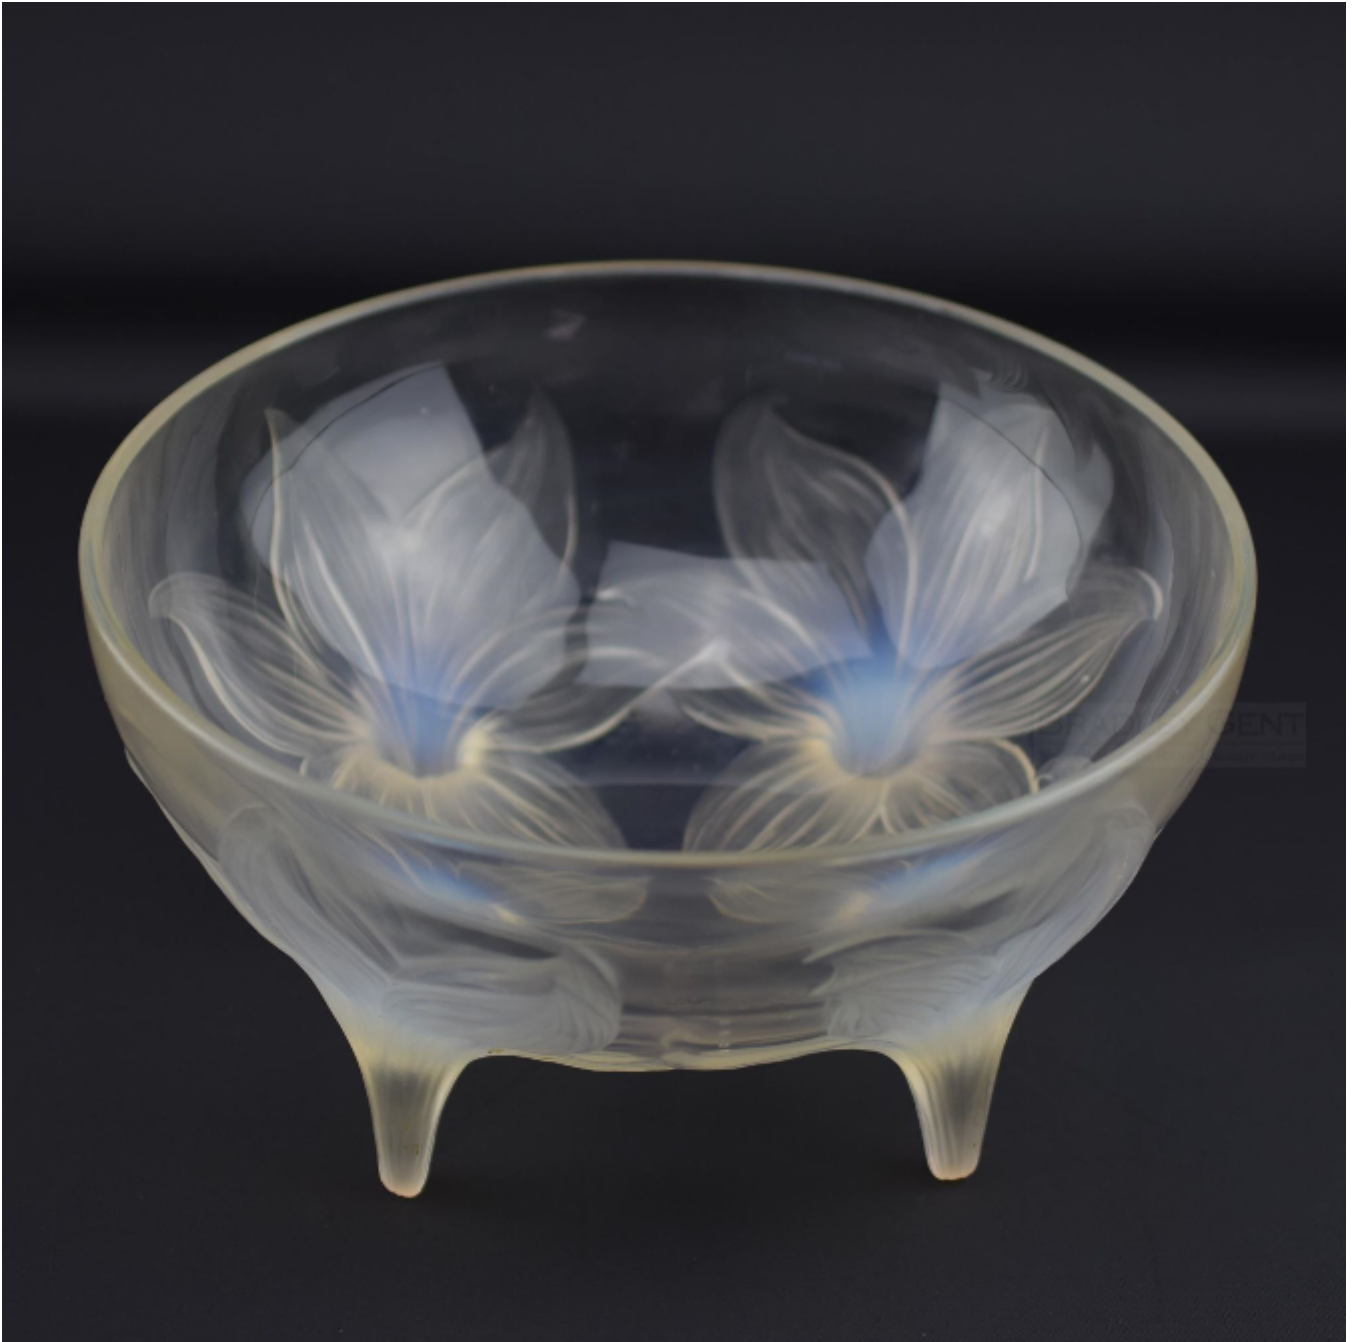

Rene Lalique opalescent Lys bowl  
Rene Lalique

£980

REF: 2334

Height: 12.5 cm (4.9")

Diameter: 24 cm (9.4")

## Description

Rene Lalique opalescent Lys bowl

A really clever design as the feet of the bowl are formed from the stems of the flowers

Introduced in 1924

Marcilhac page ref: 292

Model no 382

Wheel cut mark R Lalique France

The condition is very good, there are a few light scuffs and air bubble inclusions nothing detrimental or off putting