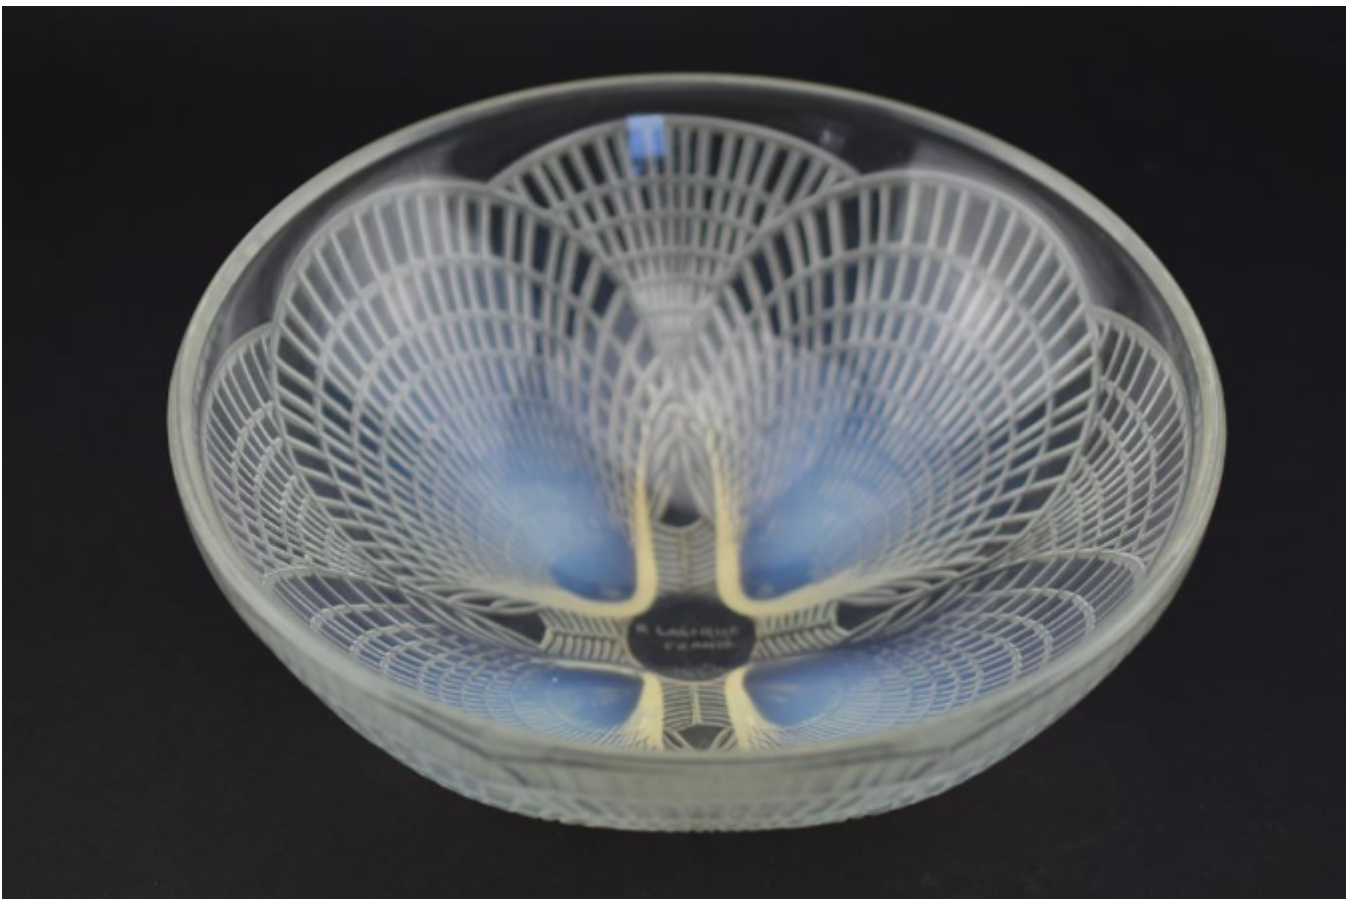

Rene Lalique Coquilles opalescent no 2 bowls
Rene Lalique

Sold

REF: 1028

Diameter: 21 cm (8.3")

Description

Rene Lalique Coquilles opalescent no 2 bowls

Introduced in 1924

Marcilhac page ref: 748

Model number 3201

Wheel cut mark R Lalique France

Along with No 3201

The condition is very good, there are a few minor scratches to the centre of the bowl, nothing particularly noticeable but mentioned for accuracy