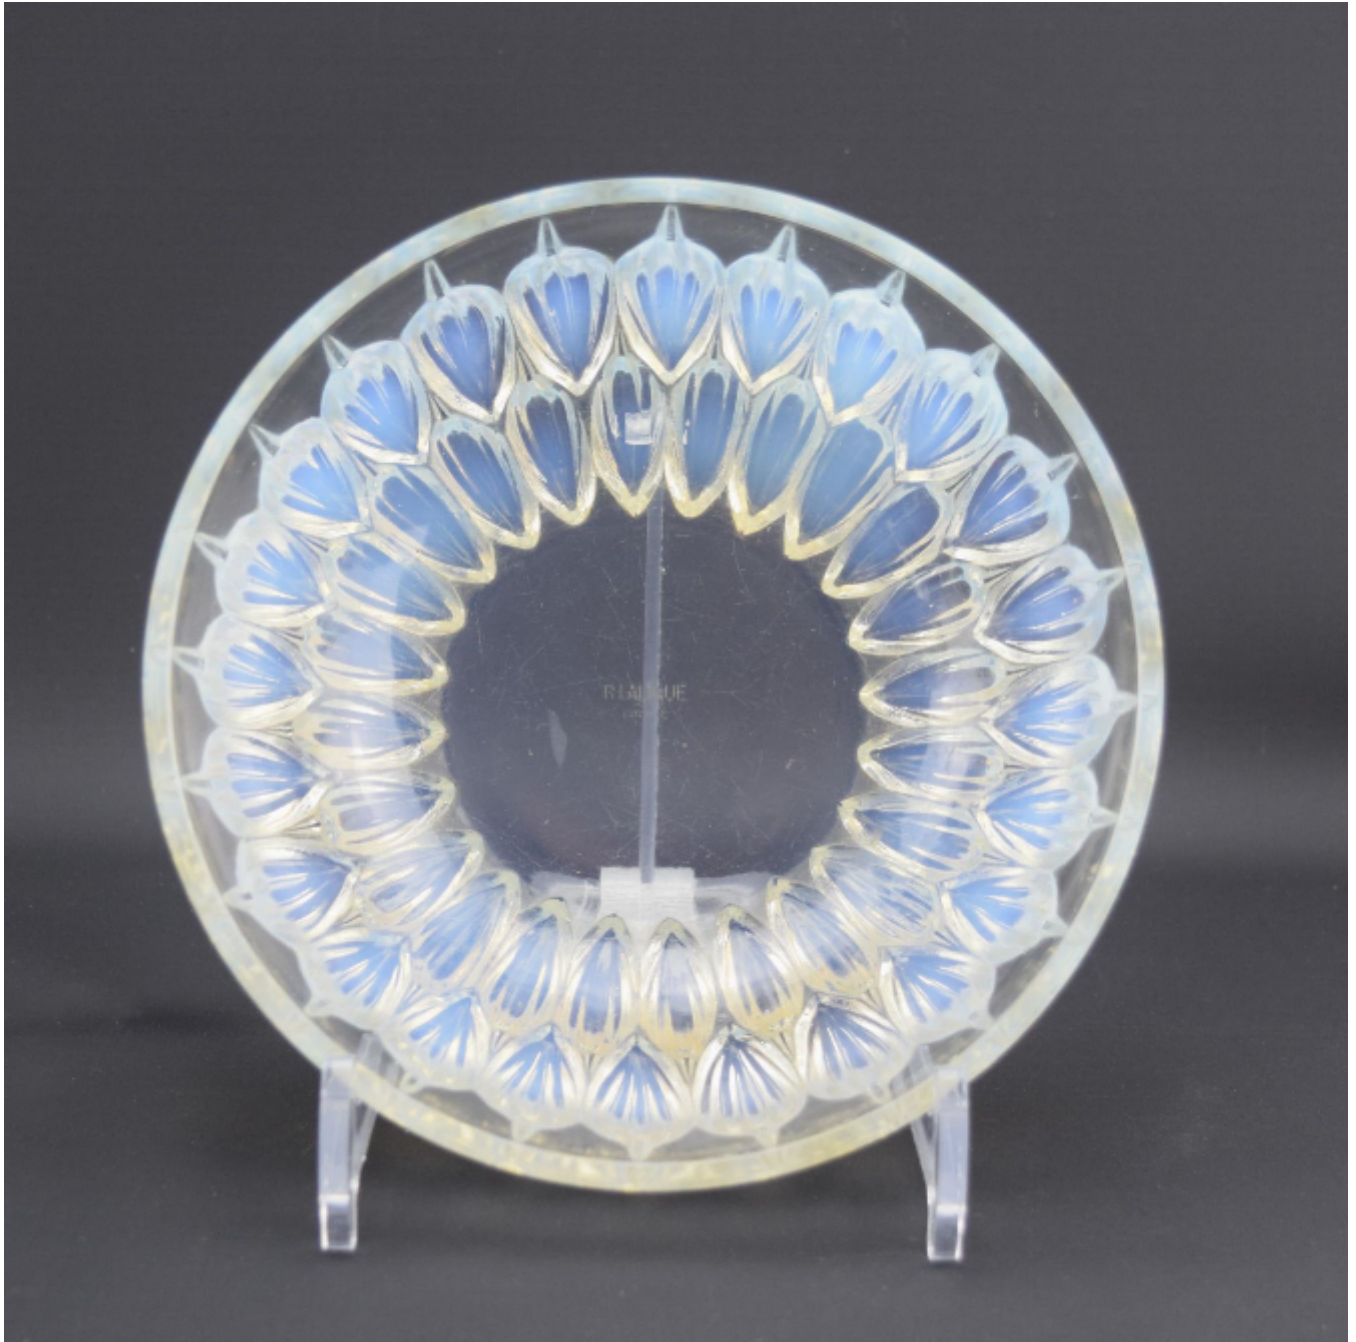

BRADLEY GENT

SPECIALISING IN RENE LALIQUE GLASS

Rene Lalique Cacao opalescent bowl No3

Rene Lalique

£550

REF: 2962

Height: 6.7 cm (2.6")

Diameter: 18.3 cm (7.2")

Description

Rene Lalique opalescent Cacao design bowl

The condition is good, There are a few light surface scratches

Marcilhac page 756

Introduced in 1931

Model 3256