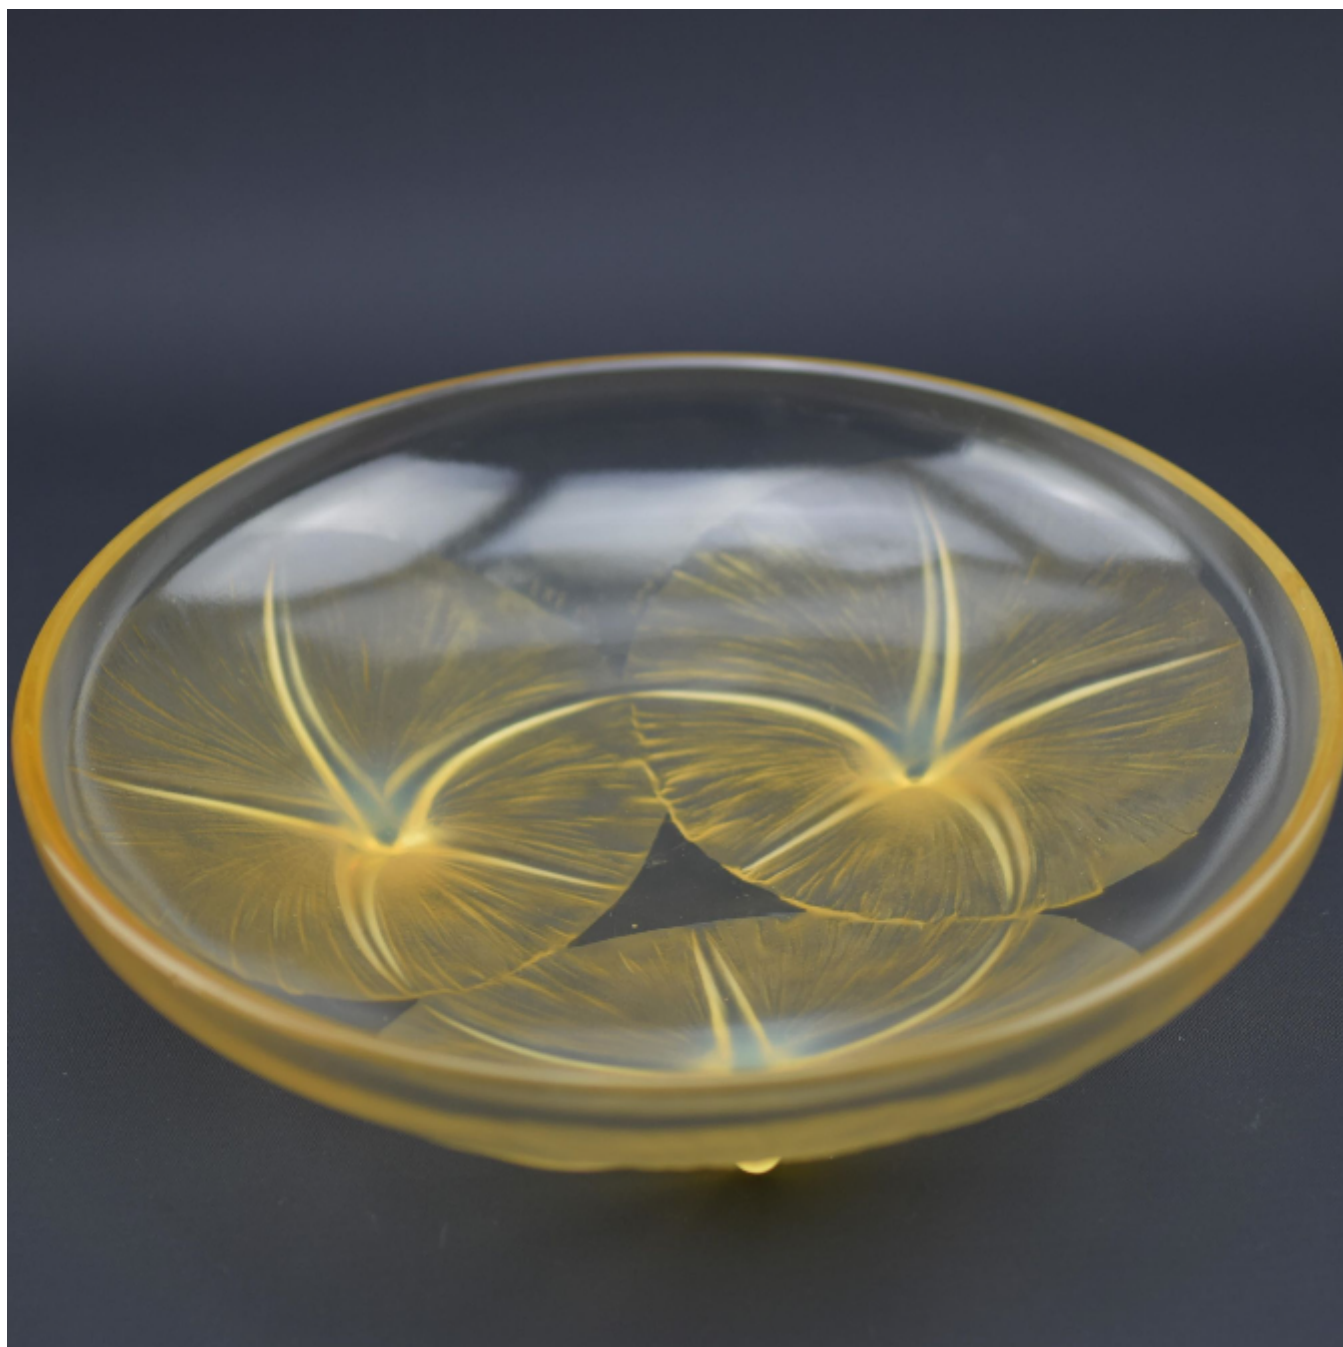

Rene Lalique Amber opalescent Volubilis bowl

Rene Lalique

Sold

REF: 2570

Height: 5.7 cm (2.2")

Diameter: 21.5 cm (8.5")

Description

Rene Lalique Amber opalescent Volubilis bowl

A design depicting three morning glory flowerheads with the three stems forming the feet

The condition is very good with a few little marks and 1 visible air bubble. Nothing detrimental
Moulded mark R Lalique