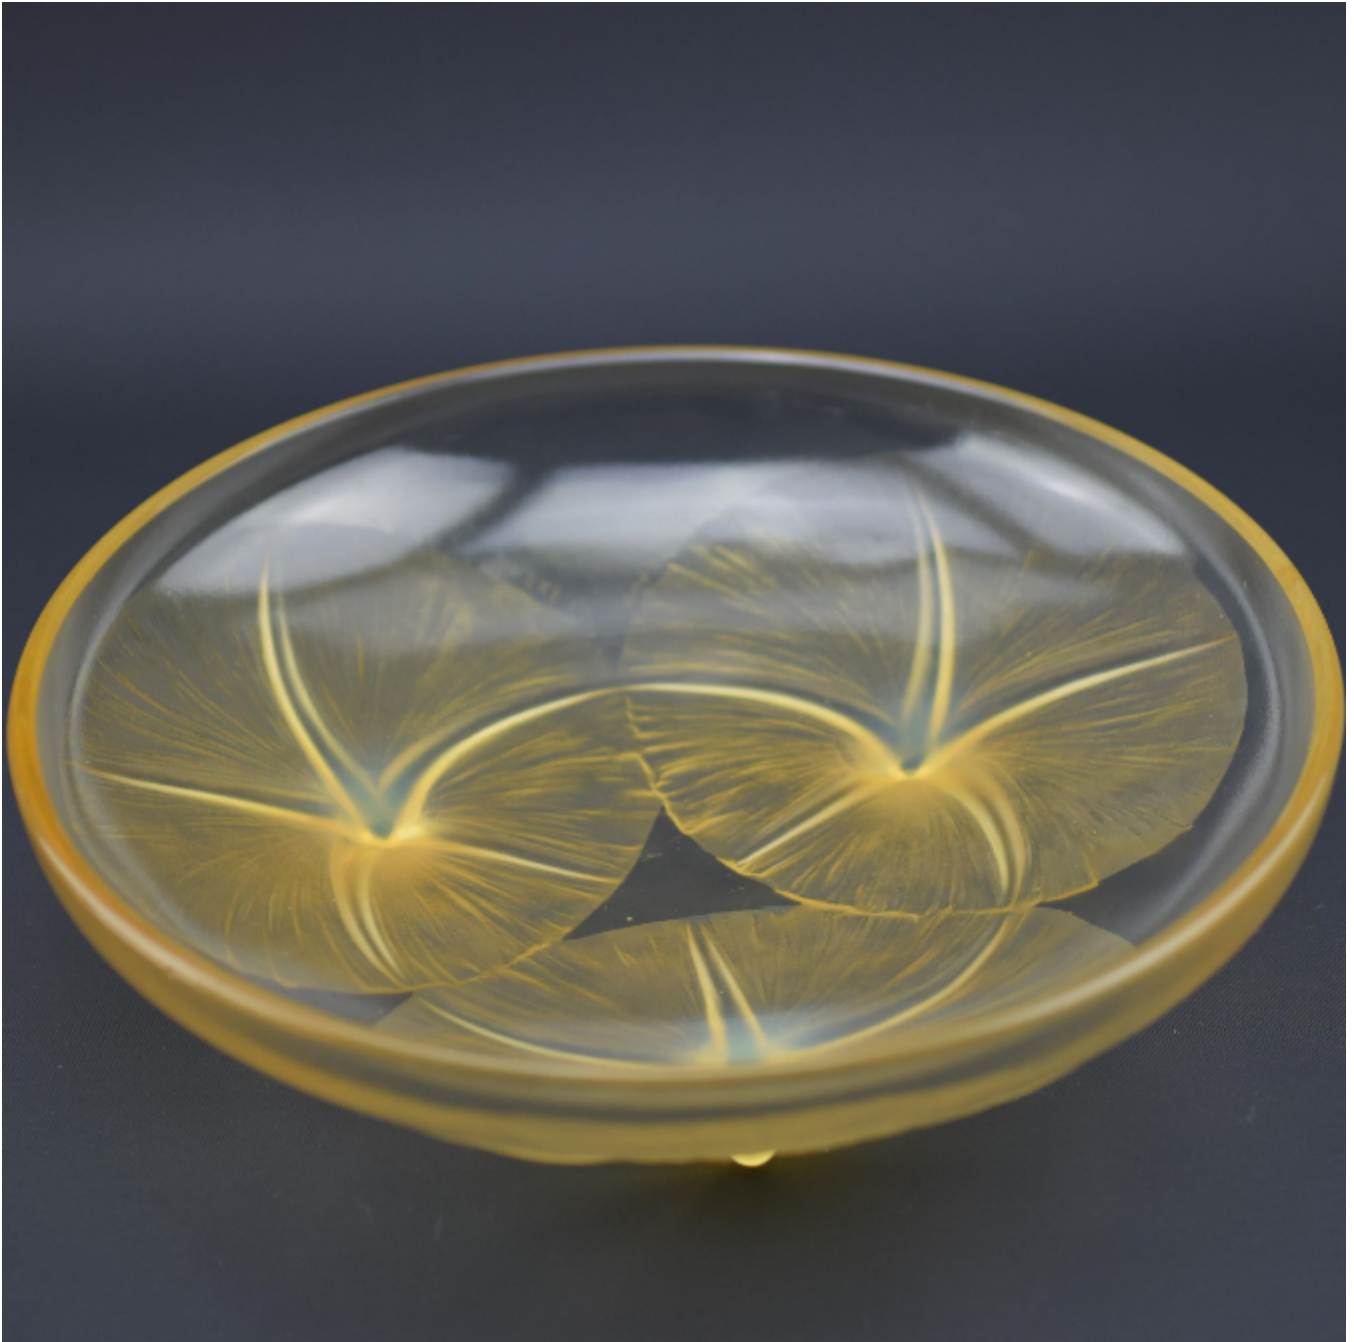

Rene Lalique Amber opalescent Volubilis bowl
Rene Lalique

Sold

REF: 2570

Height: 5.7 cm (2.2")

Diameter: 21.5 cm (8.5")

Description

Rene Lalique Amber opalescent Volubilis bowl

A design depicting three morning glory flowerheads with the three stems forming the feet

The condition is very good with a few little marks and 1 visible air bubble. Nothing detrimental

Moulded mark R Lalique

Introduced in 1921

Marcihac page ref: 293

Model number 383