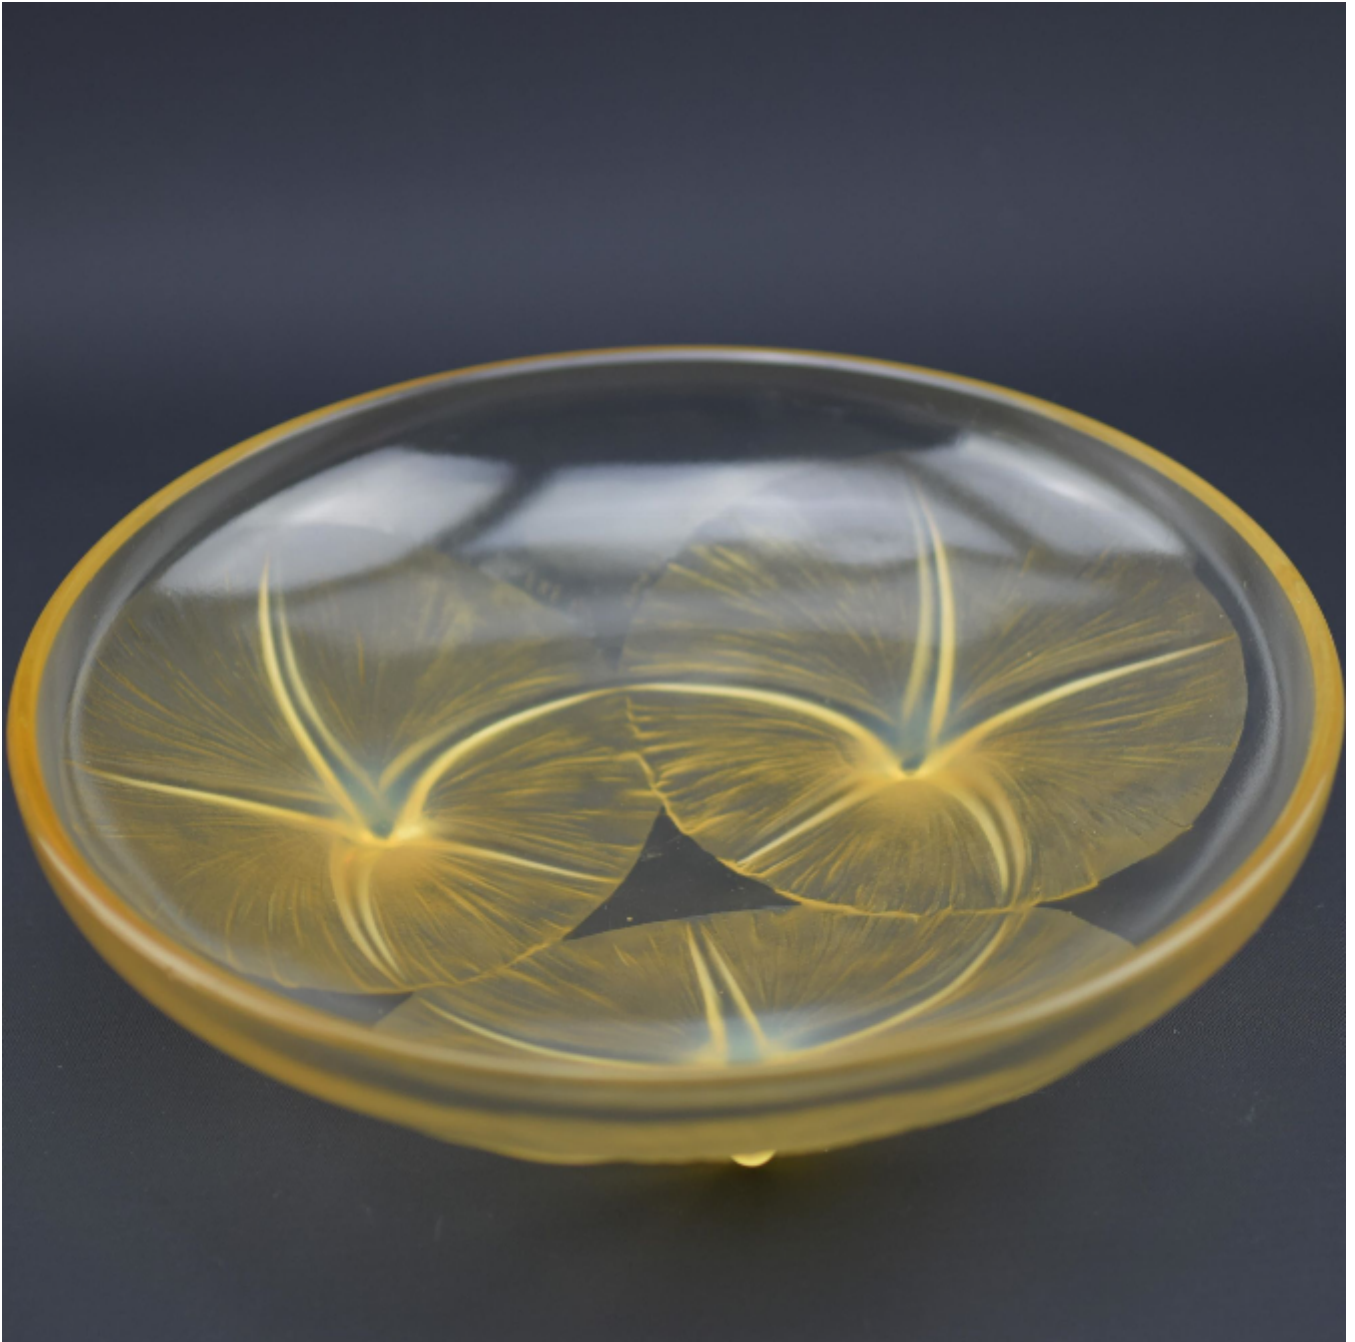

Rene Lalique Amber opalescent Volubilis bowl
Rene Lalique

Sold

REF: 2570

Height: 5.7 cm (2.2")

Diameter: 21.5 cm (8.5")

Description

Rene Lalique Amber opalescent Volubilis bowl

A design depicting three morning glory flowerheads with the three stems forming the feet

The condition is very good with a few little marks and 1 visible air bubble. Nothing detrimental
Moulded mark R Lalique

Introduced in 1921

Marcihac page ref: 293

Model number 383