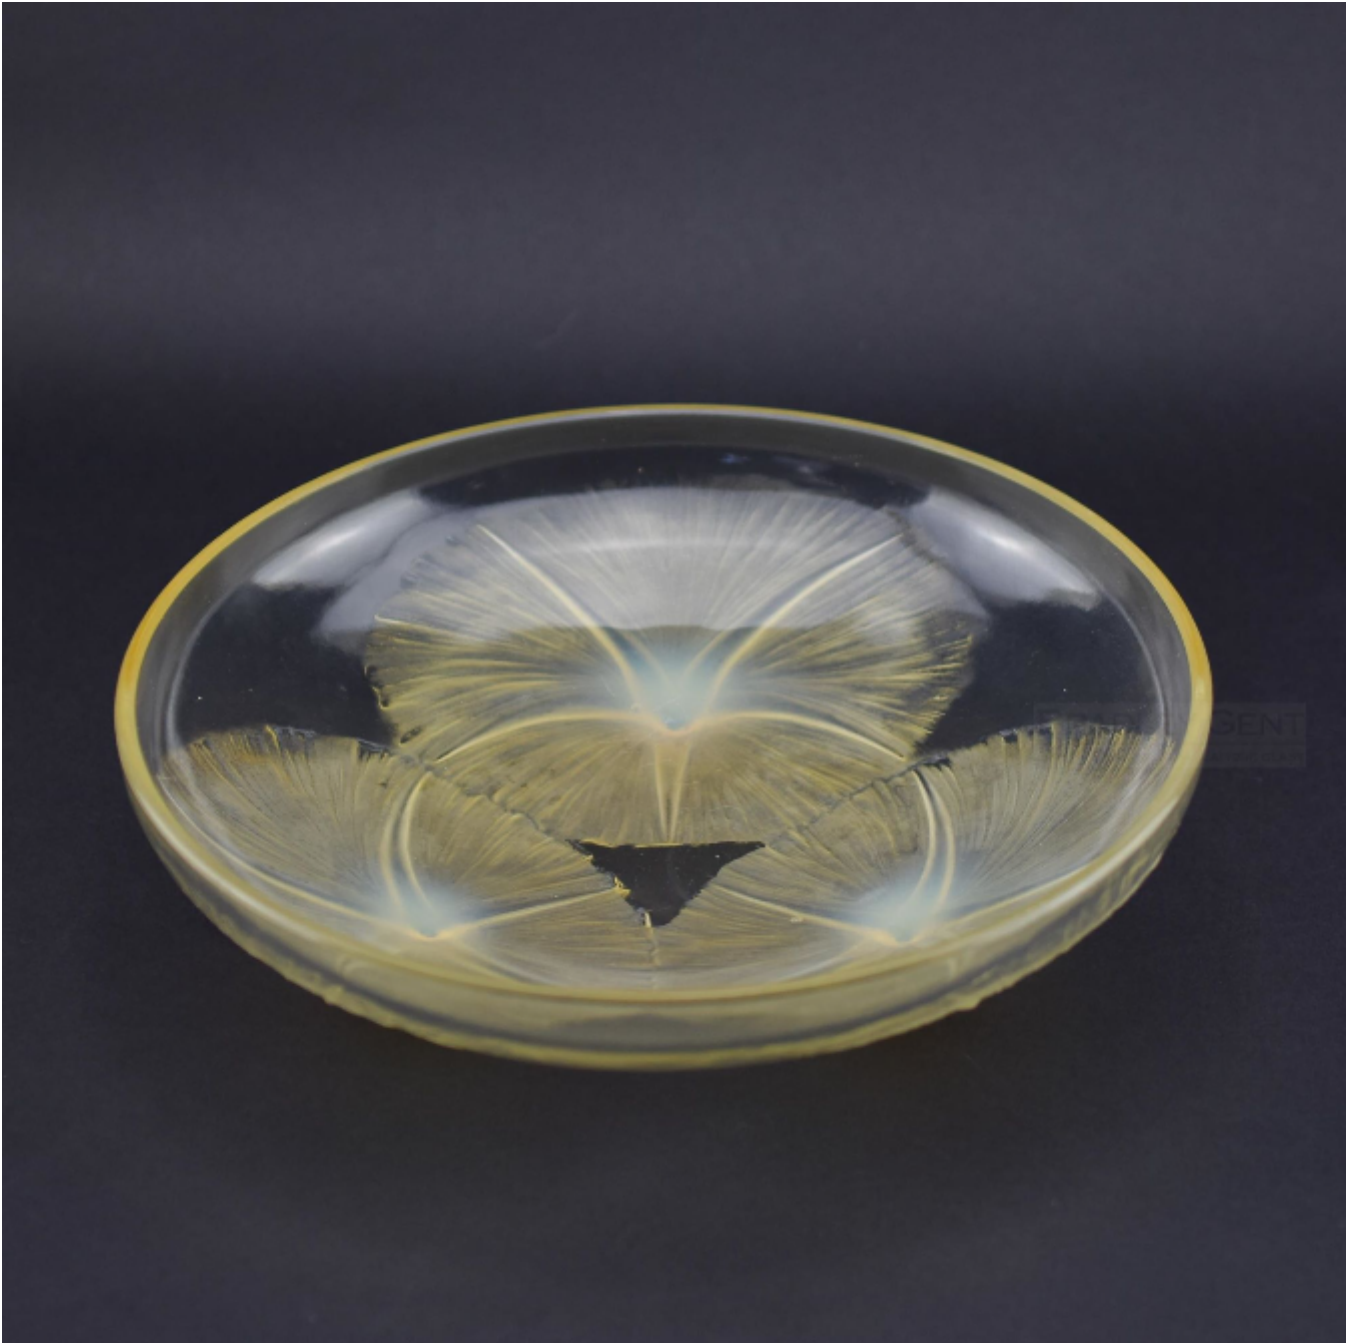

Rene lalique Amber opalescent Volubilis bowl

Sold

REF: 1981

Height: 5.7 cm (2.2")

Diameter: 21.5 cm (8.5")

## Description

A design depicting three morning glory flowerheads with the three stems forming the feet

The condition is very good with a few little marks and 1 visible air bubble. Nothing detrimental  
Moulded mark R Lalique