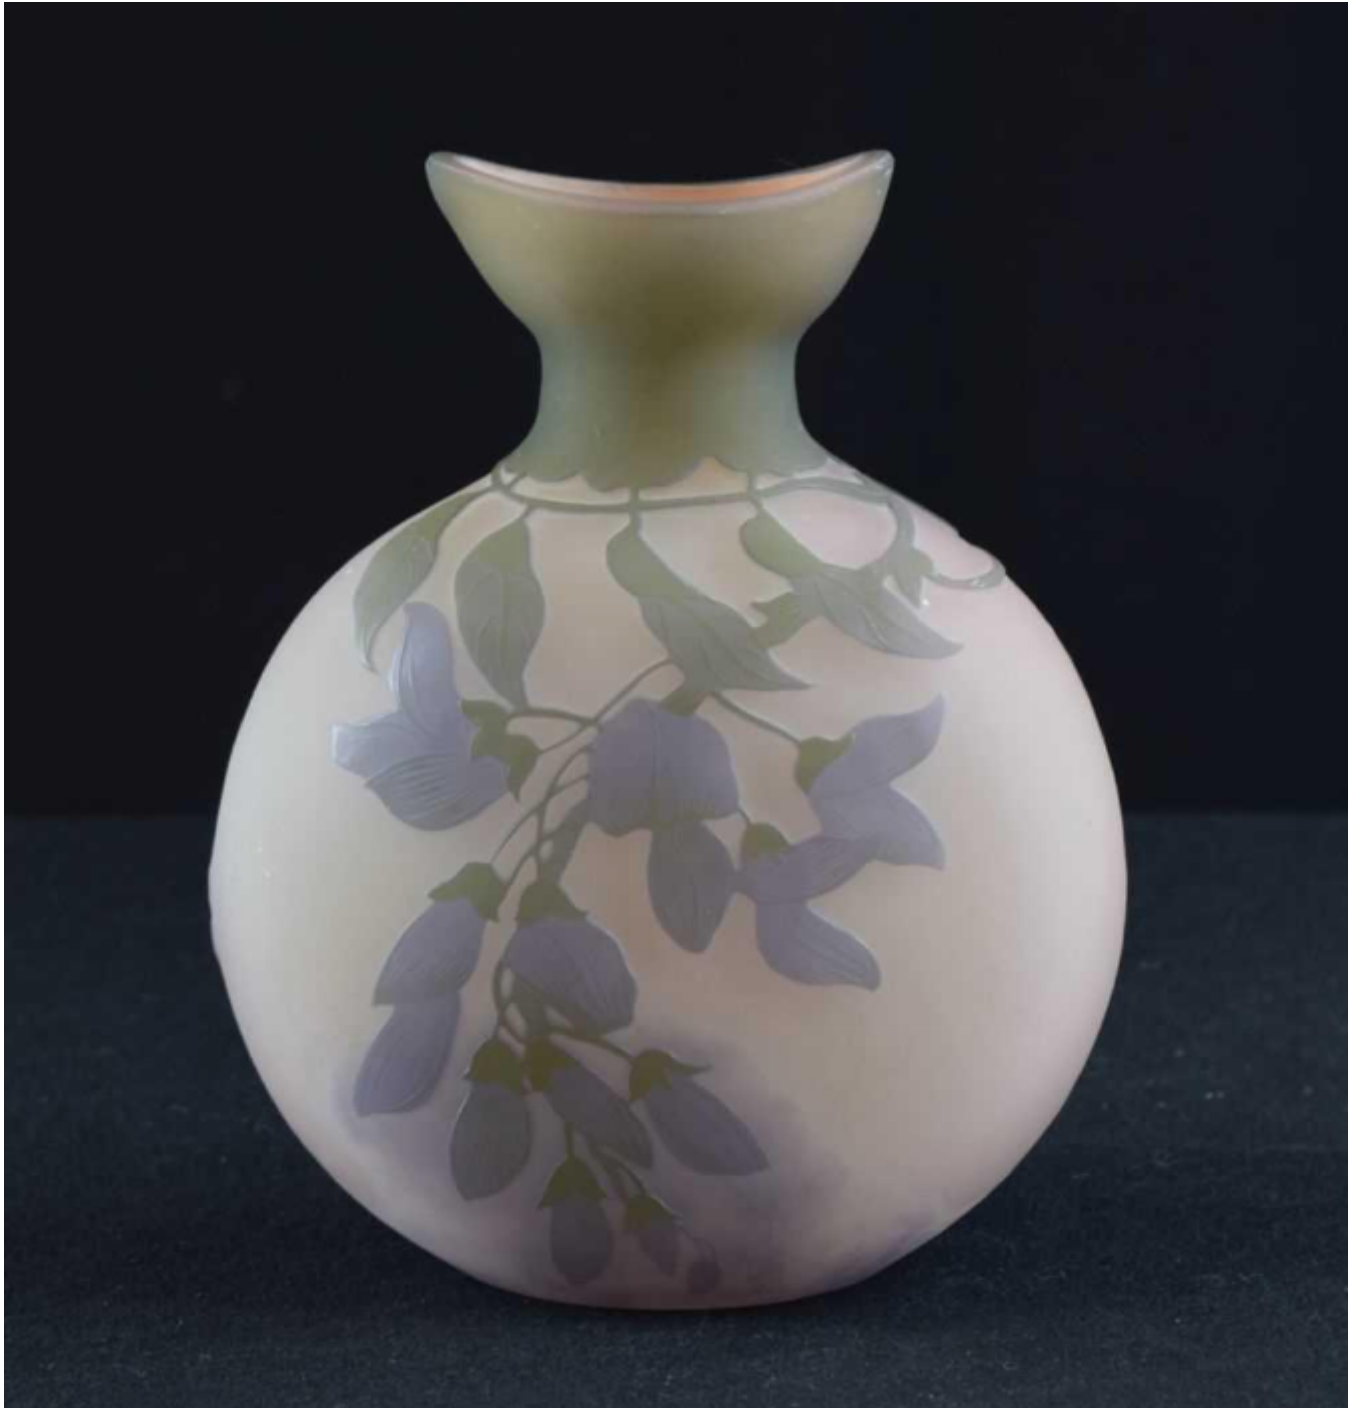

Galle Cameo glass wisteria vase

Emile Galle

Sold

REF: 2357

Height: 15 cm (5.9")

Description

Galle Cameo glass multi layered wisteria vase

Sign Galle in the Cameo C1900